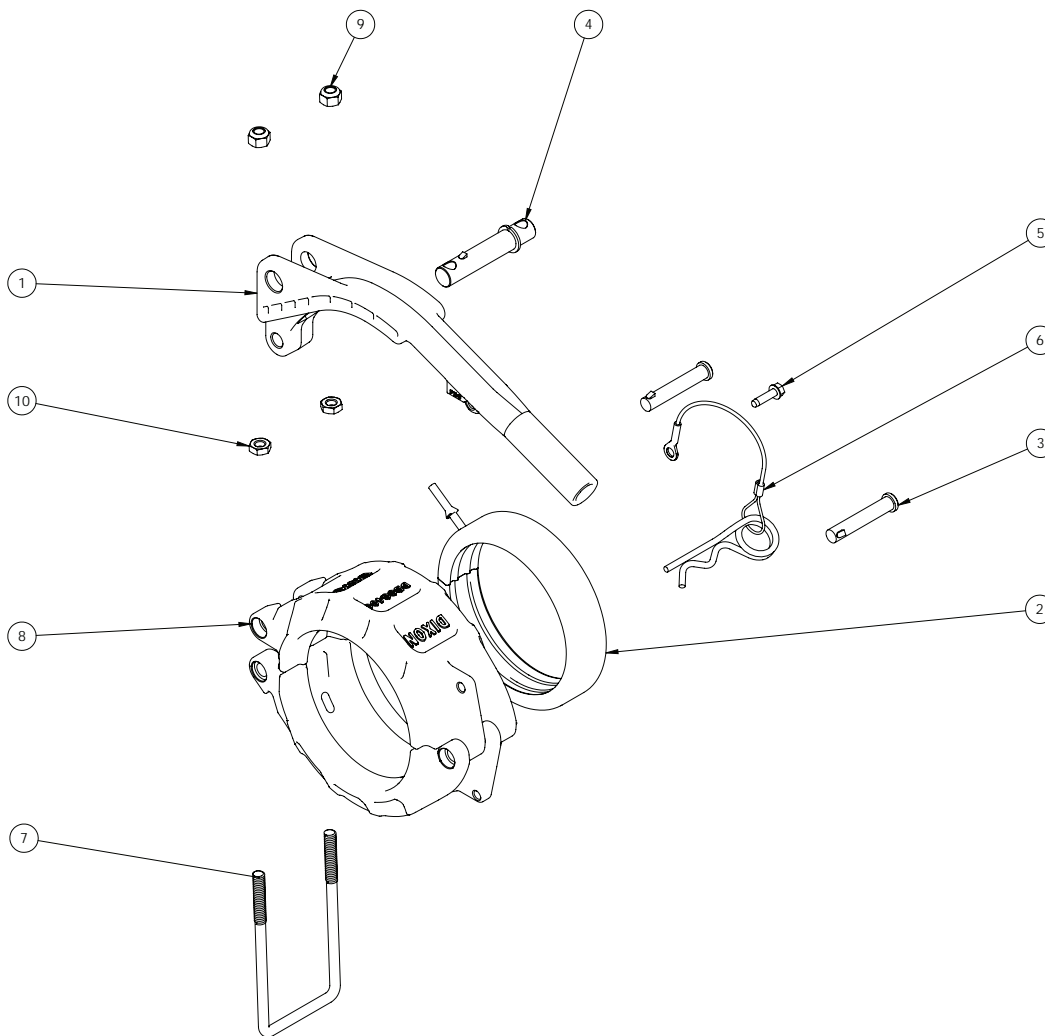

Grooved Pipe Connections

Aluminum Quick Connect Clamps

Bill of Materials - DBCG400

Item #	Description	Part #	Material	Qty
1	4 inch pipe coupler handle	40396NY	nylon	1
2	4 inch pipe coupler split gasket	40398BN	Buna-N / EPDM	1
3	small quick assembly pin	40431SS	SST	2
4	large quick assembly pin	40430SS	SST	1
5	screw	10765SS	SST	1
6	lanyard and cotter pin assembly	40432	-	1
7	coupler, bail latch	40429SS	SST	1
8	4 inch pipe coupler half	40397AL	aluminum	2
9	5/16-18 nut, nylon insert	40427SS	SST	2
10	5/15-18 jam nut	40428SS	SST	2

Dry Bulk
 Replacement Parts