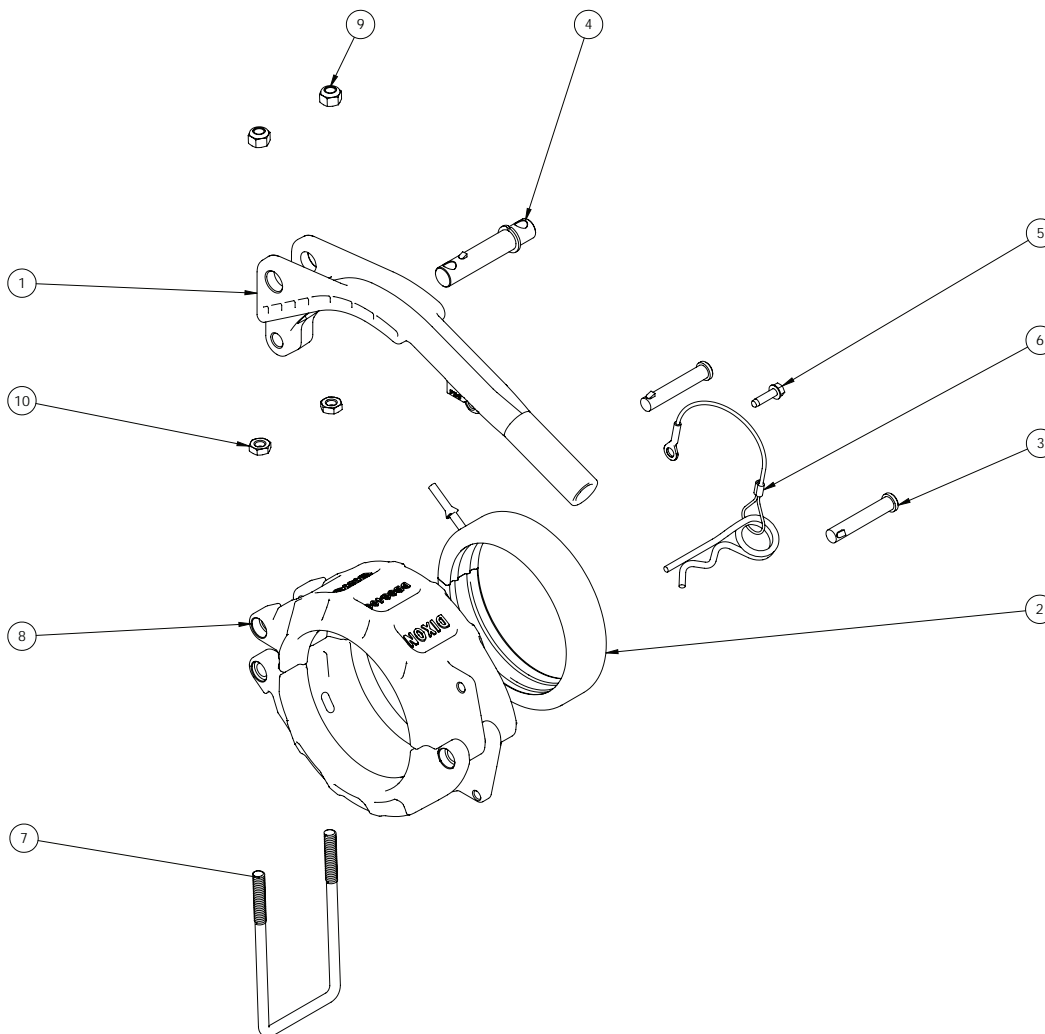

# Grooved Pipe Connections

## Aluminum Quick Connect Clamps

**Bill of Materials - DBCG400**

Item #	Description	Part #	Material	Qty
1	4 inch pipe coupler handle	<b>40396NY</b>	nylon	1
2	4 inch pipe coupler split gasket	<b>40398BN</b>	Buna-N / EPDM	1
3	small quick assembly pin	<b>40431SS</b>	SST	2
4	large quick assembly pin	<b>40430SS</b>	SST	1
5	screw	<b>10765SS</b>	SST	1
6	lanyard and cotter pin assembly	<b>40432</b>	-	1
7	coupler, bail latch	<b>40429SS</b>	SST	1
8	4 inch pipe coupler half	<b>40397AL</b>	aluminum	2
9	5/16-18 nut, nylon insert	<b>40427SS</b>	SST	2
10	5/15-18 jam nut	<b>40428SS</b>	SST	2

**Dry Bulk**  
 Replacement Parts