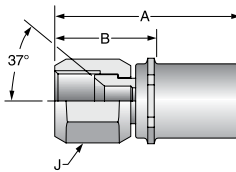

Fittings - Permanent Crimp

94 Series, 95 Series

10694 SAE (JIC) 37° Female Swivel

Construction: Steel.
Add "C" for Stainless Steel.

Part Number	Thread Size	Hose Size	A		Cutoff Allow. B		J Hex
			inch	mm	inch	mm	
10694-6-6	9/16-18	-8	2.09	53	1-3/16	30	7/8
10694-8-8	3/4-16	-10	2.30	58	1-5/16	33	1
10694-10-10	7/8-14	-10	2.38	60	1-5/16	33	1
10694-12-12	1-1/16-12	-12	2.45	62	1-5/16	33	1-1/4
10694-16-16	1-5/16-12	-16	2.72	69	1-7/16	37	1-1/2

10695 SAE (JIC) 37° Female Swivel

Construction: Steel.
Add "C" for Stainless Steel.

Part Number	Thread Size	Hose Size	A		Cutoff Allow. B		J Hex
			inch	mm	inch	mm	
10695-4-4	7/16-20	-6	1.76	45	15/16	24	9/16
10695-6-6	9/16-18	-8	2.09	53	1-3/16	30	11/16
10695-8-8	3/4-16	-10	2.30	58	1-5/16	33	7/8
10695-12-12	1-1/16-12	-12	2.45	62	1-5/16	33	1-1/4
10695-16-16	1-5/16-12	-16	2.72	69	1-7/16	37	1-1/2