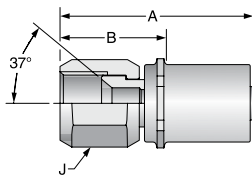

Fittings - Permanent Crimp

94 Series, 95 Series

10694 SAE (JIC) 37° Female Swivel

Construction: Steel.
Add "C" for Stainless Steel.

Part Number	Thread Size	Hose Size	A		Cutoff Allow. B		J Hex
			inch	mm	inch	mm	
10694-6-6	9/16-18	-8	2.09	53	1-3/16	30	7/8
10694-8-8	3/4-16	-10	2.30	58	1-5/16	33	1
10694-10-10	7/8-14	-10	2.38	60	1-5/16	33	1
10694-12-12	1-1/16-12	-12	2.45	62	1-5/16	33	1-1/4
10694-16-16	1-5/16-12	-16	2.72	69	1-7/16	37	1-1/2

10695 SAE (JIC) 37° Female Swivel

Construction: Steel.
Add "C" for Stainless Steel.

Part Number	Thread Size	Hose Size	A		Cutoff Allow. B		J Hex
			inch	mm	inch	mm	
10695-4-4	7/16-20	-6	1.76	45	15/16	24	9/16
10695-6-6	9/16-18	-8	2.09	53	1-3/16	30	11/16
10695-8-8	3/4-16	-10	2.30	58	1-5/16	33	7/8
10695-12-12	1-1/16-12	-12	2.45	62	1-5/16	33	1-1/4
10695-16-16	1-5/16-12	-16	2.72	69	1-7/16	37	1-1/2