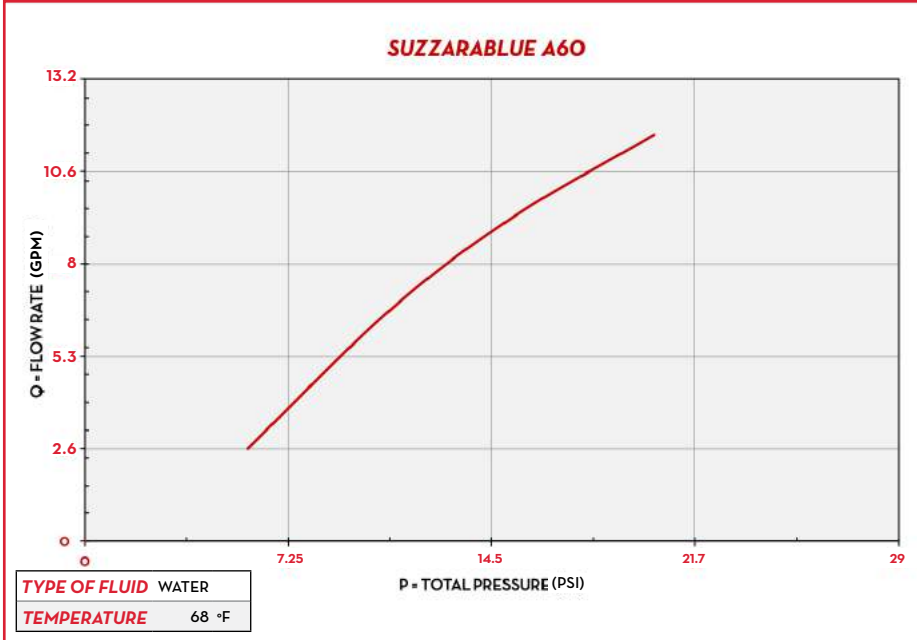

GREASE

KEROSENE

OIL

WATER

WINDSCREEN

CHARTS

IN THE BOX

- SUZZARABLUE NOZZLE A60
- INSTRUCTION MANUAL

DETAILS

AUTOMATIC STOP

STAINLESS STEEL SPOUT

DIMENSIONS

MATERIALS

- SPOUT: STAINLESS STEEL
- BODY: STAINLESS STEEL

TECHNICAL DATA

PART #	DESCRIPTION	FLUIDS TYPE	FLOW RATE		PRESSURE	INLET	SWIVEL	SPOUT
			L/MIN	GPM				
FOO61903B	A60 AUTOMATIC DEF SS NOZZLE W/ SWIVEL		40	11	49.3	3/4"	YES	3/4"