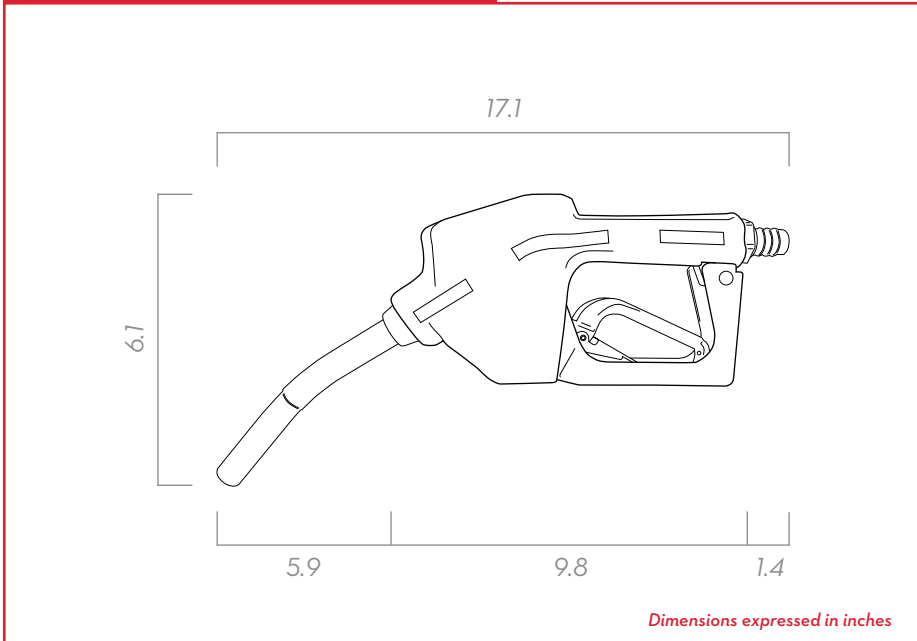

DETAILS

AUTOMATIC STOP

STAINLESS STEEL SPOUT

DIMENSIONS

MATERIALS

- SPOUT: STAINLESS STEEL
- BODY: STAINLESS STEEL

TECHNICAL DATA

PART #	DESCRIPTION	FLUIDS TYPE	FLOW RATE		PRESSURE	INLET	SWIVEL	SPOUT
			L/MIN	GPM				
FOO61903B	A60 AUTOMATIC DEF SS NOZZLE W/ SWIVEL		40	11	49.3	3/4"	YES	3/4"