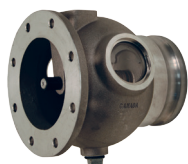

Fuel Vapor Recovery

Vapor Return Valves

Standards:	Manufactured to connect to vapor hose couplings
Materials:	Aluminum body and buna seals, nylon ¹ or acrylic ¹ sight glass if equipped
Features & Benefits:	<ul style="list-style-type: none"> • Rugged cast aluminum construction • Variety of tank connections to suit any application, including 4" TTMA flange, 3" and 4" female NPT and 4" female NPS • Air interlock mounting pad. (VR4000 requires 5000AIV, other models can use the 5000AI, 5000AIS or 5000AIST interlock valves) • VR4000 is a bulb design which allows for maximum vapor flow, also features 2 large acrylic sight glasses and a drain plug. • Available with or without poppets. Poppeted versions prevent vapor from escaping from the tanker. • Easy seal replacement while still on the tanker • Biofuel vapor compatible, up to E100 (100% Ethanol) and B20 (20% bio diesel). For detailed fuel compatibility, please refer to the chart shown on page 4. 

¹ Dependent upon part #, see part number list below for more details

VR3100

VR4000

VR4100

VR4100F

VR4100F-SFI

Part #	Adapter Size	Tanker Connection	Inlet Poppet Valve	Sight Glass	Description	Vapor Compatibility
VR3100	4"	3" female NPT	Yes	No	Vapor valve, low profile design	Gasoline and diesel, up to E100 & B20 biofuels Gasoline and diesel, up to E100 & B20 biofuels
VR3100NP	4"	3" female NPT	No	No		
VR4100	4"	4" female NPT	Yes	No		
VR4100NP	4"	4" female NPT	No	No		
VR4100S	4"	4" female NPS	Yes	No		
VR4100NPS	4"	4" female NPS	No	No		
VR4100F	4"	4" TTMA flange	Yes	Yes		
VR4100FNG	4"	4" TTMA flange	Yes	No		
VR4100F-SFI	4"	4" TTMA flange	Yes	Yes		
VR4100F-NGNP	4"	4" TTMA flange	No	No		
VR4000	4"	4" TTMA flange	Yes	Yes	Bulb design for maximum flow (if required use 5000AIV interlock valve)	