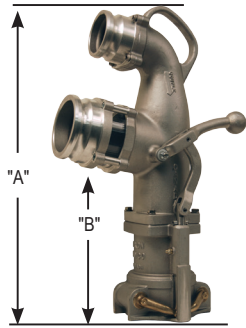

Fuel Delivery / Vapor Recovery

Single Point Coaxial - Delivery / Vapor Recovery Elbows

Petroleum
Products

Features & Benefits:

- Available in standard or tall heights to accommodate deep fill boxes
- Rugged modular cast aluminum construction
- Many parts are common throughout the Bayco elbow line, making any necessary maintenance a breeze.
- Grease nipple enables the greasing of the lever stem, and acetal bushings help keep everything moving smoothly, even in the harshest of conditions.
- Bolt on inlets allow the inlet to be changed without having to worry about galling of threaded inlets. See below for replacement inlets (Note: Coaxial inlets are not interchangeable with other Bayco elbow inlets.)
- Ball handle lever enables the operator to easily and positively engage the solid bronze locking arms, onto the underground adapter.
- Top connection is the vapor outlet; lower connection is the fuel delivery inlet.
- Biofuel compatible up to E100 (100% Ethanol) and B20 (20% bio diesel). For detailed fuel compatibility, please refer to the chart shown on page 4.