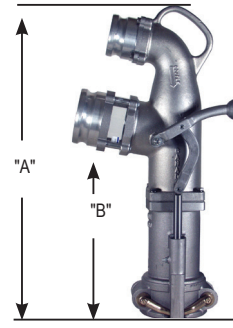

6400X

Part #	Description	"A" Overall Height	"B" Ground Clearance	Fuel Compatibility
6430	standard height elbow with 3" adapter fuel inlet, 3" adapter vapor outlet	23³/₄"	11³/₄"	Gasoline and diesel, up to E100 and B20 biofuels
6430F	standard height elbow with 3" coupler fuel inlet, 3" adapter vapor outlet	23³/₄"	11³/₄"	
6400	standard height elbow with 4" adapter fuel inlet, 3" adapter vapor outlet	23³/₄"	11³/₄"	
6400F	standard height elbow with 4" coupler fuel inlet, 3" adapter vapor outlet	23³/₄"	11³/₄"	
6400FNPT	standard height elbow with 4" coupler fuel inlet, 3" male npt vapor outlet	23³/₄"	11³/₄"	
6430X	tall height elbow with 3" adapter fuel inlet, 3" adapter vapor outlet	26³/₄"	14³/₄"	
6430XF	tall height elbow with 3" coupler fuel inlet, 3" adapter vapor outlet	26³/₄"	14³/₄"	
6400X	tall height elbow with 4" adapter fuel inlet, 3" adapter vapor outlet	26³/₄"	14³/₄"	
6400XF	tall height elbow with 4" coupler fuel inlet, 3" adapter vapor outlet	26³/₄"	14³/₄"	
6400XFNPT	tall height elbow with 4" coupler fuel inlet, 3" male npt vapor outlet	26³/₄"	14³/₄"	

Elbow options are shown on page 15. See page 89 for repair kits and replacement parts.

Biofuel Compatible, see fuel compatibility chart on page 4 for more information.