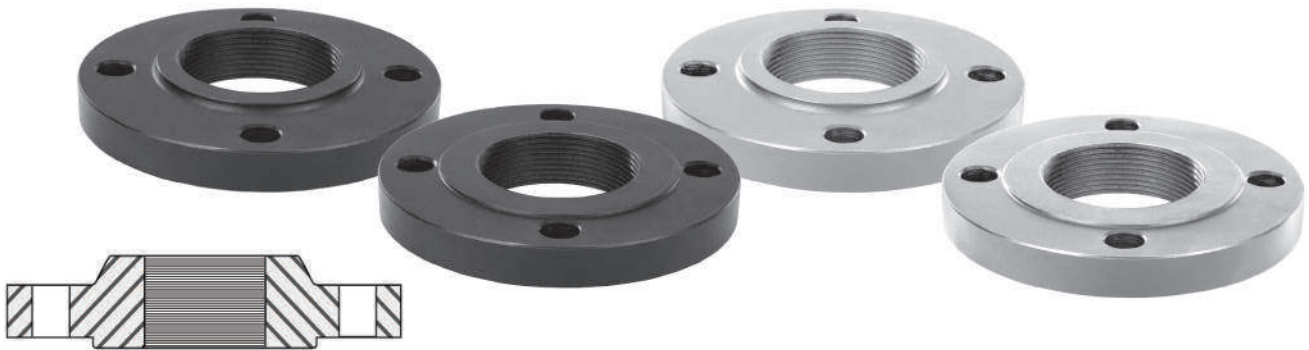

FLANGES

NPT THREADED RAISED FACE - ANSI B16.5 - FORGED 150#

Pipe Size	Carbon Steel		316 SS	
	Part #	List	Part #	List
1"	NPT100		NPT100SS6	
1-1/4"	NPT125		---	
1-1/2"	NPT150		NPT150SS6	
2"	NPT200		NPT200SS6	
2-1/2"	NPT250		---	
3"	NPT300		NPT300SS6	
4"	NPT400		NPT400SS6	
5"	NPT500		---	
6"	NPT600		NPT600SS6	
8"	NPT800		---	
10"	NPT1000		---	
12"	NPT1200		---	

SLIP - ON RAISED FACE - ANSI B16.5 - FORGED 150#

Pipe Size	Carbon Steel		316 SS	
	Part #	List	Part #	List
1"	SOF100		---	
1-1/4"	SOF125		---	
1-1/2"	SOF150		SOF150SS6	
2"	SOF200		SOF200SS6	
2-1/2"	SOF250		---	
3"	SOF300		SOF300SS6	
4"	SOF400		SOF400SS6	
5"	SOF500		---	
6"	SOF600		SOF600SS6	
8"	SOF800		---	
10"	SOF1000		---	
12"	SOF1200		---	