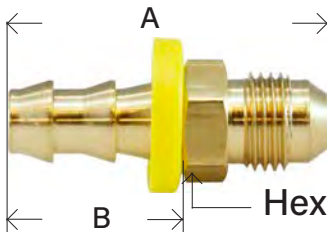

### RIGID TUBE ADAPTER

29PO1D  
129PO15

PART #	HOSE I.D. X O.D TUBE	A	B	APPROX. WT. LBS.	LIST PRICE
30290	1/4" x 3/16"	1.68	0.77	0.04	---
30291	1/4" x 1/4"	1.88	0.77	0.04	---
30292	1/4" x 5/16"	1.88	0.77	0.04	---
30293	5/16" x 5/16"	1.91	0.79	0.04	---
30294	3/8" x 3/8"	2.03	0.92	0.06	---
30426	3/8" x 1/2"				---
30297	1/2" x 1/2"	2.13	1.02	0.06	---

### MALE SAE FLARE ADAPTER

29PO3  
129PO4

PART #	HOSE I.D. X 45° MALE FLARE	UNF THREAD	A	B	HEX	APPROX. WT. LBS.	LIST PRICE
30240	1/4" x 1/4"	7/16-20	1.45	0.75	0.43	0.04	---
30241	1/4" x 5/16"	1/2-20	1.59	0.84	0.50	0.04	---
30249	5/16" x 5/16"	1/2-20	1.60	0.80	0.50	0.06	---
30271	3/8" x 5/16"	1/2-20	1.64	0.86	0.50	0.08	---
30243	3/8" x 3/8"	5/8-18	1.83	0.92	0.62	0.08	---
30245	1/2" x 1/2"	3/4-16	1.98	1.02	0.875	0.10	---
30246	5/8" x 5/8"	7/8-14	2.73	1.50	0.87	0.19	---
30247	3/4" x 3/4"	1-1/16-14	2.98	1.50	1.06	0.32	---

### 37° MALE JIC FLARE ADAPTER

29PO11  
129PO6

PART #	HOSE I.D. X MALE JIC	UNF THREAD	A	B	HEX	APPROX. WT. LBS.	LIST PRICE
32900	1/4" x 1/4"	7/16-20	1.57	0.84	0.50	0.04	---
32901	1/4" x 5/16"	1/2-20	1.60	0.83	0.56	0.04	---
32906	1/4" x 3/8"	9/16-18	1.63	0.77	0.62	0.05	---
32902	3/8" x 3/8"	9/16-18	1.78	0.97	0.62	0.06	---
32903	1/2" x 1/2"	3/4-16	1.97	0.97	0.75	0.10	---
32907	5/8" x 5/8"	7/8-14	2.62	1.50	0.93	0.19	---
32905	3/4" x 3/4"	1-1/16-12	2.79	1.50	1.12	0.29	---

### SAE/JIC DUAL 45°/37° FEMALE SWIVEL

29PO5  
129PO10

PART #	HOSE I.D. X DUAL SEAT	UNF THREAD	A	B	HEX	APPROX. WT. LBS.	LIST PRICE
30230	1/4" x 1/4"	7/16-20	1.53	0.87	0.56	0.06	---
30231	1/4" x 5/16"	1/2-20	1.53	0.87	0.62	0.04	---
30232	5/16" x 5/16"	1/2-20	1.56	0.87	0.62	0.04	---
30427	3/8" x 5/16"	1/2-20	1.74	0.87	0.62	0.06	---
30233	3/8" x 1/2"	3/4-16	1.79	0.97	0.87	0.10	---
30234	1/2" x 1/2"	3/4-16	1.77	0.97	0.87	0.10	---
30235	1/2" x 5/8"	7/8-14	1.84	0.97	1.00	0.12	---
30236	5/8" x 1/2"	3/4-16	2.27	1.45	0.87	0.18	---
30237	5/8" x 5/8"	7/8-14	2.33	1.45	1.00	0.14	---
30428	3/4" x 5/8"	7/8-14	2.33	1.45	1.00	0.20	---