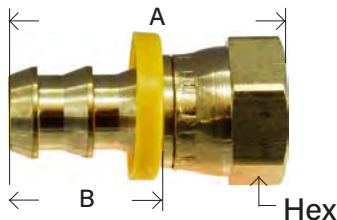

### MALE SAE FLARE ADAPTER

29PO3  
129PO4

PART #	HOSE I.D. X 45° MALE FLARE	UNF THREAD	A	B	HEX	APPROX. WT. LBS.	LIST PRICE
30240	1/4" x 1/4"	7/16-20	1.45	0.75	0.43	0.04	---
30241	1/4" x 5/16"	1/2-20	1.59	0.84	0.50	0.04	---
30249	5/16" x 5/16"	1/2-20	1.60	0.80	0.50	0.06	---
30271	3/8" x 5/16"	1/2-20	1.64	0.86	0.50	0.08	---
30243	3/8" x 3/8"	5/8-18	1.83	0.92	0.62	0.08	---
30245	1/2" x 1/2"	3/4-16	1.98	1.02	0.875	0.10	---
30246	5/8" x 5/8"	7/8-14	2.73	1.50	0.87	0.19	---
30247	3/4" x 3/4"	1-1/16-14	2.98	1.50	1.06	0.32	---

### 37° MALE JIC FLARE ADAPTER

29PO11  
129PO6

PART #	HOSE I.D. X MALE JIC	UNF THREAD	A	B	HEX	APPROX. WT. LBS.	LIST PRICE
32900	1/4" x 1/4"	7/16-20	1.57	0.84	0.50	0.04	---
32901	1/4" x 5/16"	1/2-20	1.60	0.83	0.56	0.04	---
32906	1/4" x 3/8"	9/16-18	1.63	0.77	0.62	0.05	---
32902	3/8" x 3/8"	9/16-18	1.78	0.97	0.62	0.06	---
32903	1/2" x 1/2"	3/4-16	1.97	0.97	0.75	0.10	---
32907	5/8" x 5/8"	7/8-14	2.62	1.50	0.93	0.19	---
32905	3/4" x 3/4"	1-1/16-12	2.79	1.50	1.12	0.29	---

### SAE/JIC DUAL 45°/37° FEMALE SWIVEL

29PO5  
129PO10

PART #	HOSE I.D. X DUAL SEAT	UNF THREAD	A	B	HEX	APPROX. WT. LBS.	LIST PRICE
30230	1/4" x 1/4"	7/16-20	1.53	0.87	0.56	0.06	---
30231	1/4" x 5/16"	1/2-20	1.53	0.87	0.62	0.04	---
30232	5/16" x 5/16"	1/2-20	1.56	0.87	0.62	0.04	---
30427	3/8" x 5/16"	1/2-20	1.74	0.87	0.62	0.06	---
30233	3/8" x 1/2"	3/4-16	1.79	0.97	0.87	0.10	---
30234	1/2" x 1/2"	3/4-16	1.77	0.97	0.87	0.10	---
30235	1/2" x 5/8"	7/8-14	1.84	0.97	1.00	0.12	---
30236	5/8" x 1/2"	3/4-16	2.27	1.45	0.87	0.18	---
30237	5/8" x 5/8"	7/8-14	2.33	1.45	1.00	0.14	---
30428	3/4" x 5/8"	7/8-14	2.33	1.45	1.00	0.20	---