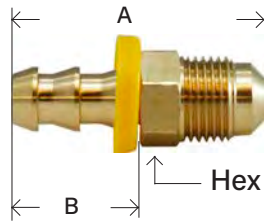

### RIGID TUBE ADAPTER

29PO1D  
129PO15

PART #	HOSE I.D. X O.D TUBE	A	B	APPROX. WT. LBS.	LIST PRICE
30290	1/4" x 3/16"	1.68	0.77	0.04	---
30291	1/4" x 1/4"	1.88	0.77	0.04	---
30292	1/4" x 5/16"	1.88	0.77	0.04	---
30293	5/16" x 5/16"	1.91	0.79	0.04	---
30294	3/8" x 3/8"	2.03	0.92	0.06	---
30426	3/8" x 1/2"				---
30297	1/2" x 1/2"	2.13	1.02	0.06	---

### MALE SAE FLARE ADAPTER

29PO3  
129PO4

PART #	HOSE I.D. X 45° MALE FLARE	UNF THREAD	A	B	HEX	APPROX. WT. LBS.	LIST PRICE
30240	1/4" x 1/4"	7/16-20	1.45	0.75	0.43	0.04	---
30241	1/4" x 5/16"	1/2-20	1.59	0.84	0.50	0.04	---
30249	5/16" x 5/16"	1/2-20	1.60	0.80	0.50	0.06	---
30271	3/8" x 5/16"	1/2-20	1.64	0.86	0.50	0.08	---
30243	3/8" x 3/8"	5/8-18	1.83	0.92	0.62	0.08	---
30245	1/2" x 1/2"	3/4-16	1.98	1.02	0.875	0.10	---
30246	5/8" x 5/8"	7/8-14	2.73	1.50	0.87	0.19	---
30247	3/4" x 3/4"	1-1/16-14	2.98	1.50	1.06	0.32	---

### SAE/JIC DUAL 45°/37° FEMALE SWIVEL

29PO5  
129PO10

PART #	HOSE I.D. X DUAL SEAT	UNF THREAD	A	B	HEX	APPROX. WT. LBS.	LIST PRICE
30230	1/4" x 1/4"	7/16-20	1.53	0.87	0.56	0.06	---
30231	1/4" x 5/16"	1/2-20	1.53	0.87	0.62	0.04	---
30232	5/16" x 5/16"	1/2-20	1.56	0.87	0.62	0.04	---
30427	3/8" x 5/16"	1/2-20	1.74	0.87	0.62	0.06	---
30233	3/8" x 1/2"	3/4-16	1.79	0.97	0.87	0.10	---
30234	1/2" x 1/2"	3/4-16	1.77	0.97	0.87	0.10	---
30235	1/2" x 5/8"	7/8-14	1.84	0.97	1.00	0.12	---
30236	5/8" x 1/2"	3/4-16	2.27	1.45	0.87	0.18	---
30237	5/8" x 5/8"	7/8-14	2.33	1.45	1.00	0.14	---
30428	3/4" x 5/8"	7/8-14	2.33	1.45	1.00	0.20	---