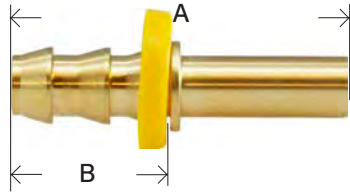

# PUSH ON HOSE BARB

### RIGID TUBE ADAPTER

29PO1D  
129PO15

PART #	HOSE I.D. X O.D TUBE	A	B	APPROX. WT. LBS.	LIST PRICE
30290	1/4" x 3/16"	1.68	0.77	0.04	---
30291	1/4" x 1/4"	1.88	0.77	0.04	---
30292	1/4" x 5/16"	1.88	0.77	0.04	---
30293	5/16" x 5/16"	1.91	0.79	0.04	---
30294	3/8" x 3/8"	2.03	0.92	0.06	---
30426	3/8" x 1/2"				---
30297	1/2" x 1/2"	2.13	1.02	0.06	---

### SAE/JIC DUAL 45°/37° FEMALE SWIVEL

29PO5  
129PO10

PART #	HOSE I.D. X DUAL SEAT	UNF THREAD	A	B	HEX	APPROX. WT. LBS.	LIST PRICE
30230	1/4" x 1/4"	7/16-20	1.53	0.87	0.56	0.06	---
30231	1/4" x 5/16"	1/2-20	1.53	0.87	0.62	0.04	---
30232	5/16" x 5/16"	1/2-20	1.56	0.87	0.62	0.04	---
30427	3/8" x 5/16"	1/2-20	1.74	0.87	0.62	0.06	---
30233	3/8" x 1/2"	3/4-16	1.79	0.97	0.87	0.10	---
30234	1/2" x 1/2"	3/4-16	1.77	0.97	0.87	0.10	---
30235	1/2" x 5/8"	7/8-14	1.84	0.97	1.00	0.12	---
30236	5/8" x 1/2"	3/4-16	2.27	1.45	0.87	0.18	---
30237	5/8" x 5/8"	7/8-14	2.33	1.45	1.00	0.14	---
30428	3/4" x 5/8"	7/8-14	2.33	1.45	1.00	0.20	---