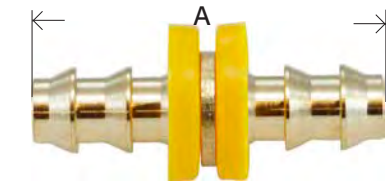

PUSH ON HOSE BARB

BRASS FITTINGS

HOSE SPLICER

29P08
129PO14

PART #	HOSE I.D.	A	APPROX. WT. LBS.	LIST PRICE
30300	1/4"	1.87	0.04	---
30305	5/16"	1.80	0.04	---
30301	3/8"	2.00	0.06	---
30302	1/2"	2.01	0.08	---
30303	5/8"	3.03	0.14	---
30304	3/4"	3.03	0.14	---
30306	1"	3.21	0.28	---

BPM 696 29SPO 296 915 729 100B-Y KA-RM MHL 296 38282

RIGID FEMALE ADAPTER

29PO2
129PO7

PART #	HOSE I.D. X FEMALE NPTF	A	B	HEX	APPROX. WT. LBS.	LIST PRICE
30220	1/4" x 1/8"	1.35	0.87	0.50	0.02	---
30221	1/4" x 1/4"	1.51	0.87	0.62	0.06	---
30384	1/4" x 3/8"	1.51	0.77	0.75	0.06	---
30222	5/16" x 1/4"	1.51	0.87	0.62	0.06	---
30393	3/8" x 1/8"	1.47	0.92	0.56	0.06	---
30224	3/8" x 1/4"	1.61	0.97	0.62	0.06	---
30225	3/8" x 3/8"	1.63	0.97	0.75	0.06	---
30394	3/8" x 1/2"	1.66	0.92	0.93	0.12	---
30223	1/2" x 1/4"	1.76	1.02	0.68	0.08	---
30226	1/2" x 3/8"	1.63	0.97	0.75	0.08	---
30227	1/2" x 1/2"	1.77	0.97	0.93	0.14	---
30396	1/2" x 3/4"	2.07	1.02	1.18	0.20	---
30229	5/8" x 1/2"	2.24	1.48	0.93	0.11	---
30399	3/4" x 1/2"	2.24	1.50	0.93	0.14	---
30395	3/4" x 3/4"	2.55	1.50	1.18	0.24	---
30400	1" x 3/4"					
30402	1" x 1"	2.68	1.55	1.43	0.37	---

30282 29FPO HLF 626 274 726 940

MALE ELBOW

29POE
129PO20

PART #	HOSE I.D. X MALE NPTF	A	B	BODY WIDTH	APPROX. WT. LBS.	LIST PRICE
30372	1/4" x 1/8"	0.98	0.75	0.50	0.04	---
30373	1/4" x 1/4"	1.04	0.95	0.56	0.06	---
30374	5/16" x 1/8"	1.02	0.94	0.50	0.06	---
30375	5/16" x 1/4"	1.09	0.94	0.56	0.08	---
30370	3/8" x 1/8"	1.11	0.75	0.50	0.10	---
30371	3/8" x 1/4"	1.13	0.90	0.56	0.10	---
30376	3/8" x 3/8"	1.21	0.92	0.70	0.12	---
30377	3/8" x 1/2"	1.30	1.19	0.87	0.22	---
30382	1/2" x 3/8"	1.32	1.02	0.70	0.13	---
30378	1/2" x 1/2"	1.50	1.19	0.87	0.22	---
30379	5/8" x 1/2"	1.98	1.19	0.87	0.26	---
30381	3/4" x 3/4"	2.07	1.28	1.06	0.34	---