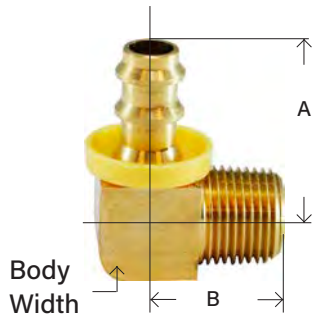

PUSH ON HOSE BARB

BRASS FITTINGS

HOSE SPLICER

29P08
129PO14

PART #	HOSE I.D.	A	APPROX. WT. LBS.	LIST PRICE
30300	1/4"	1.87	0.04	---
30305	5/16"	1.80	0.04	---
30301	3/8"	2.00	0.06	---
30302	1/2"	2.01	0.08	---
30303	5/8"	3.03	0.14	---
30304	3/4"	3.03	0.14	---
30306	1"	3.21	0.28	---

BPM 696 29SPO 296 915 729 100B-Y KA-RM MHL 296 38282

RIGID FEMALE ADAPTER

29PO2
129PO7

PART #	HOSE I.D. X FEMALE NPTF	A	B	HEX	APPROX. WT. LBS.	LIST PRICE
30220	1/4" x 1/8"	1.35	0.87	0.50	0.02	---
30221	1/4" x 1/4"	1.51	0.87	0.62	0.06	---
30384	1/4" x 3/8"	1.51	0.77	0.75	0.06	---
30222	5/16" x 1/4"	1.51	0.87	0.62	0.06	---
30393	3/8" x 1/8"	1.47	0.92	0.56	0.06	---
30224	3/8" x 1/4"	1.61	0.97	0.62	0.06	---
30225	3/8" x 3/8"	1.63	0.97	0.75	0.06	---
30394	3/8" x 1/2"	1.66	0.92	0.93	0.12	---
30223	1/2" x 1/4"	1.76	1.02	0.68	0.08	---
30226	1/2" x 3/8"	1.63	0.97	0.75	0.08	---
30227	1/2" x 1/2"	1.77	0.97	0.93	0.14	---
30396	1/2" x 3/4"	2.07	1.02	1.18	0.20	---
30229	5/8" x 1/2"	2.24	1.48	0.93	0.11	---
30399	3/4" x 1/2"	2.24	1.50	0.93	0.14	---
30395	3/4" x 3/4"	2.55	1.50	1.18	0.24	---
30400	1" x 3/4"					
30402	1" x 1"	2.68	1.55	1.43	0.37	---

30282 29FPO HLF 626 274 726 940

MALE ELBOW

29POE
129PO20

PART #	HOSE I.D. X MALE NPTF	A	B	BODY WIDTH	APPROX. WT. LBS.	LIST PRICE
30372	1/4" x 1/8"	0.98	0.75	0.50	0.04	---
30373	1/4" x 1/4"	1.04	0.95	0.56	0.06	---
30374	5/16" x 1/8"	1.02	0.94	0.50	0.06	---
30375	5/16" x 1/4"	1.09	0.94	0.56	0.08	---
30370	3/8" x 1/8"	1.11	0.75	0.50	0.10	---
30371	3/8" x 1/4"	1.13	0.90	0.56	0.10	---
30376	3/8" x 3/8"	1.21	0.92	0.70	0.12	---
30377	3/8" x 1/2"	1.30	1.19	0.87	0.22	---
30382	1/2" x 3/8"	1.32	1.02	0.70	0.13	---
30378	1/2" x 1/2"	1.50	1.19	0.87	0.22	---
30379	5/8" x 1/2"	1.98	1.19	0.87	0.26	---
30381	3/4" x 3/4"	2.07	1.28	1.06	0.34	---