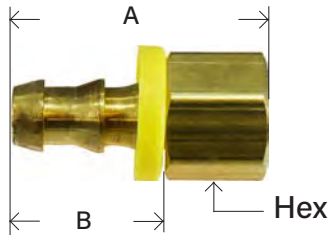

PUSH ON HOSE BARB

BRASS FITTINGS

HOSE SPLICER

29P08
129PO14

PART #	HOSE I.D.	A	APPROX. WT. LBS.	LIST PRICE
30300	1/4"	1.87	0.04	---
30305	5/16"	1.80	0.04	---
30301	3/8"	2.00	0.06	---
30302	1/2"	2.01	0.08	---
30303	5/8"	3.03	0.14	---
30304	3/4"	3.03	0.14	---
30306	1"	3.21	0.28	---

BPM 696 29SPO 296 915 729 100B-Y KA-RM MHL 296 38282

RIGID FEMALE ADAPTER

29PO2
129PO7

PART #	HOSE I.D. X FEMALE NPTF	A	B	HEX	APPROX. WT. LBS.	LIST PRICE
30220	1/4" x 1/8"	1.35	0.87	0.50	0.02	---
30221	1/4" x 1/4"	1.51	0.87	0.62	0.06	---
30384	1/4" x 3/8"	1.51	0.77	0.75	0.06	---
30222	5/16" x 1/4"	1.51	0.87	0.62	0.06	---
30393	3/8" x 1/8"	1.47	0.92	0.56	0.06	---
30224	3/8" x 1/4"	1.61	0.97	0.62	0.06	---
30225	3/8" x 3/8"	1.63	0.97	0.75	0.06	---
30394	3/8" x 1/2"	1.66	0.92	0.93	0.12	---
30223	1/2" x 1/4"	1.76	1.02	0.68	0.08	---
30226	1/2" x 3/8"	1.63	0.97	0.75	0.08	---
30227	1/2" x 1/2"	1.77	0.97	0.93	0.14	---
30396	1/2" x 3/4"	2.07	1.02	1.18	0.20	---
30229	5/8" x 1/2"	2.24	1.48	0.93	0.11	---
30399	3/4" x 1/2"	2.24	1.50	0.93	0.14	---
30395	3/4" x 3/4"	2.55	1.50	1.18	0.24	---
30400	1" x 3/4"					
30402	1" x 1"	2.68	1.55	1.43	0.37	---

30282 29FPO HLF 626 274 726 940

MALE ELBOW

29POE
129PO20

PART #	HOSE I.D. X MALE NPTF	A	B	BODY WIDTH	APPROX. WT. LBS.	LIST PRICE
30372	1/4" x 1/8"	0.98	0.75	0.50	0.04	---
30373	1/4" x 1/4"	1.04	0.95	0.56	0.06	---
30374	5/16" x 1/8"	1.02	0.94	0.50	0.06	---
30375	5/16" x 1/4"	1.09	0.94	0.56	0.08	---
30370	3/8" x 1/8"	1.11	0.75	0.50	0.10	---
30371	3/8" x 1/4"	1.13	0.90	0.56	0.10	---
30376	3/8" x 3/8"	1.21	0.92	0.70	0.12	---
30377	3/8" x 1/2"	1.30	1.19	0.87	0.22	---
30382	1/2" x 3/8"	1.32	1.02	0.70	0.13	---
30378	1/2" x 1/2"	1.50	1.19	0.87	0.22	---
30379	5/8" x 1/2"	1.98	1.19	0.87	0.26	---
30381	3/4" x 3/4"	2.07	1.28	1.06	0.34	---