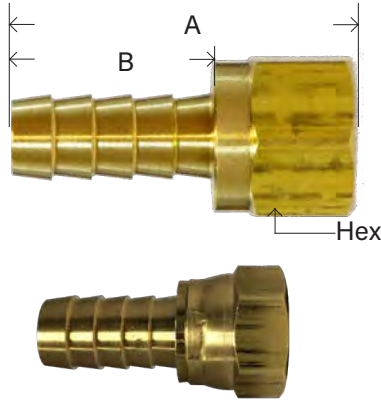

HOSE BARB

BRASS FITTINGS

DUAL 45° / 37° FLARE SWIVEL

CRIMP STYLE

PART #	HOSE ID X DUAL SEAT	THREAD	A	B	HEX	APPROX. WT. LBS.	LIST PRICE
32107	3/16" x 1/4"	7/16-20	1.34	0.75	0.56	0.04	---
32107C**	3/16 X 1/4	7/16-20	1.42	0.78	0.56	0.04	---
32337	1/4" x 1/4"	7/16-20	1.56	0.97	0.56	0.04	---
32337C**	1/4" X 1/4"	7/16-20	1.60	0.97	0.56	0.04	---
32102	1/4" x 5/16"	1/2-20	1.61	0.97	0.62	0.06	---
32339	5/16" x 5/16"	1/2-20	1.60	0.97	0.62	0.06	---
32340	3/8" x 1/2"	3/4-16	1.68	0.97	0.87	0.10	---
32341	1/2" x 1/2"	3/4-16	1.68	0.97	0.87	0.10	---
32341C**	1/2" X 1/2"	3/4-16	1.75	0.97	0.87	0.09	---
32342	1/2" x 5/8"	7/8-14	1.76	0.97	1.00	0.12	---
32394**	5/8" x 5/8"	7/8-14	1.83	0.97	1.00	0.14	---
32394C	5/8" x 5/8"						

** Swivel crimp style

KDS

FEMALE 45° FLARE SWIVEL29SAE
129SAE

CRIMP STYLE

PART #	HOSE I.D. X FEMALE 45° FLARE	UNF THREAD	A	B	HEX	APPROX. WT. LBS.	LIST PRICE
32326	3/16" x 3/16"	3/8-24	1.19	0.75	0.43	0.04	---
30295**	3/16" x 3/8"	5/8-18	1.82	0.90	0.75	0.04	---
32101	1/4" x 1/4"	7/16-20	1.57	0.97	0.56	0.04	---
32103	1/4" x 3/8"	5/8-18	1.64	0.97	0.75	0.08	---
32104	5/16" x 5/16"	1/2-20	1.61	0.97	0.62	0.05	---
32327	5/16" x 3/8"	5/8-18	1.67	0.97	0.75	0.08	---
32105	3/8" x 3/8"	5/8-18	1.64	0.97	0.75	0.08	---
32105C**	3/8" x 3/8"	5/8-18	1.71	0.97	0.75	0.07	---
32106	3/8" x 1/2"	3/4-16	1.81	0.97	0.87	0.10	---
32100	1/2" x 1/2"	3/4-16	1.68	0.97	0.87	0.12	---
32328	3/4" x 3/4"	1-1/16-14	2.00	0.97	1.25	0.20	---