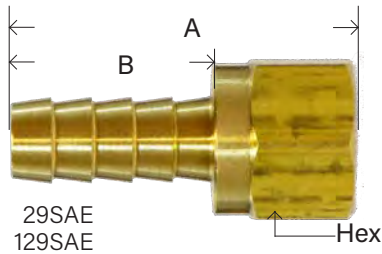

HOSE BARB

BRASS FITTINGS

DUAL 45° / 37° FLARE SWIVEL

CRIMP STYLE

PART #	HOSE ID X DUAL SEAT	THREAD	A	B	HEX	APPROX. WT. LBS.	LIST PRICE
32107	3/16" x 1/4"	7/16-20	1.34	0.75	0.56	0.04	---
32107C**	3/16 X 1/4	7/16-20	1.42	0.78	0.56	0.04	---
32337	1/4" x 1/4"	7/16-20	1.56	0.97	0.56	0.04	---
32337C**	1/4" X 1/4"	7/16-20	1.60	0.97	0.56	0.04	---
32102	1/4" x 5/16"	1/2-20	1.61	0.97	0.62	0.06	---
32339	5/16" x 5/16"	1/2-20	1.60	0.97	0.62	0.06	---
32340	3/8" x 1/2"	3/4-16	1.68	0.97	0.87	0.10	---
32341	1/2" x 1/2"	3/4-16	1.68	0.97	0.87	0.10	---
32341C**	1/2" X 1/2"	3/4-16	1.75	0.97	0.87	0.09	---
32342	1/2" x 5/8"	7/8-14	1.76	0.97	1.00	0.12	---
32394**	5/8" x 5/8"	7/8-14	1.83	0.97	1.00	0.14	---
32394C	5/8" x 5/8"						

** Swivel crimp style

KDS

FEMALE 45° FLARE SWIVEL29SAE
129SAE

CRIMP STYLE

PART #	HOSE I.D. X FEMALE 45° FLARE	UNF THREAD	A	B	HEX	APPROX. WT. LBS.	LIST PRICE
32326	3/16" x 3/16"	3/8-24	1.19	0.75	0.43	0.04	---
30295**	3/16" x 3/8"	5/8-18	1.82	0.90	0.75	0.04	---
32101	1/4" x 1/4"	7/16-20	1.57	0.97	0.56	0.04	---
32103	1/4" x 3/8"	5/8-18	1.64	0.97	0.75	0.08	---
32104	5/16" x 5/16"	1/2-20	1.61	0.97	0.62	0.05	---
32327	5/16" x 3/8"	5/8-18	1.67	0.97	0.75	0.08	---
32105	3/8" x 3/8"	5/8-18	1.64	0.97	0.75	0.08	---
32105C**	3/8" x 3/8"	5/8-18	1.71	0.97	0.75	0.07	---
32106	3/8" x 1/2"	3/4-16	1.81	0.97	0.87	0.10	---
32100	1/2" x 1/2"	3/4-16	1.68	0.97	0.87	0.12	---
32328	3/4" x 3/4"	1-1/16-14	2.00	0.97	1.25	0.20	---