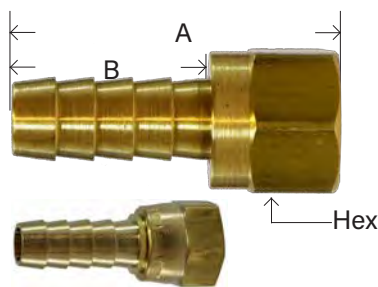

** Swivel crimp style

KDS

FEMALE 45° FLARE SWIVEL29SAE
129SAE

CRIMP STYLE

PART #	HOSE I.D. X FEMALE 45° FLARE	UNF THREAD	A	B	HEX	APPROX. WT. LBS.	LIST PRICE
32326	3/16" x 3/16"	3/8-24	1.19	0.75	0.43	0.04	---
30295**	3/16" x 3/8"	5/8-18	1.82	0.90	0.75	0.04	---
32101	1/4" x 1/4"	7/16-20	1.57	0.97	0.56	0.04	---
32103	1/4" x 3/8"	5/8-18	1.64	0.97	0.75	0.08	---
32104	5/16" x 5/16"	1/2-20	1.61	0.97	0.62	0.05	---
32327	5/16" x 3/8"	5/8-18	1.67	0.97	0.75	0.08	---
32105	3/8" x 3/8"	5/8-18	1.64	0.97	0.75	0.08	---
32105C**	3/8" x 3/8"	5/8-18	1.71	0.97	0.75	0.07	---
32106	3/8" x 1/2"	3/4-16	1.81	0.97	0.87	0.10	---
32100	1/2" x 1/2"	3/4-16	1.68	0.97	0.87	0.12	---
32328	3/4" x 3/4"	1-1/16-14	2.00	0.97	1.25	0.20	---

** Swivel crimp style (crimped on the outside of fitting)

29SAE 209ASF 146HBLFSV KF-NS 128 FSS 146 144

FEMALE 37° J.I.C. FLARE SWIVEL

CRIMP STYLE

PART #	HOSE ID X FEMALE 37° FLARE	THREAD	A	B	HEX	APPROX. WT. LBS.	LIST PRICE
32334	1/4" x 3/8"	9/16-18	1.60	0.97	0.68	0.06	---
32335	5/16" x 3/8"	9/16-18	1.60	0.97	0.68	0.06	---
32336	3/8" x 3/8"	9/16-18	1.60	0.97	0.68	0.10	---
32336C	3/8" X 3/8"	9/16-18	1.66	0.97	0.68	0.06	---
32338	3/4" x 3/4"	1-1/16-12	2.00	0.97	1.25	0.20	---
32338C	3/4" x 3/4"	1-1/16-12	2.13	1.19	1.25	0.20	---
32397	1" x 1"	1-5/16-12	2.31	1.19	1.50	0.33	---
32397C	1" x 1"						