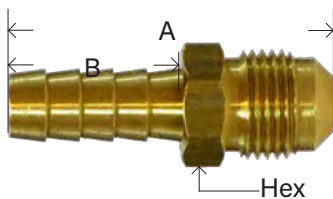

### BALLSEAT MALE ADAPTER

Beveled seat

30° Seat

PART #	NPSM X MALE NPTF	A	HEX	APPROX. WT. LBS.	LIST PRICE
32359	1/8" x 1/8"	0.94	0.43	0.03	---
32034	1/4" x 1/8"	1.06	0.56	0.04	---
32030	1/4" x 1/4"	1.25	0.56	0.06	---
32362	3/8" x 1/4"	1.28	0.68	0.08	---
32031	3/8" x 3/8"	1.30	0.68	0.08	---
32392	3/8" x 1/2"	1.47	0.88	0.13	---
32364	1/2" x 3/8"	1.35	0.87	0.10	---
32032	1/2" x 1/2"	1.53	0.87	0.14	---
32033	3/4" x 3/4"	1.53	1.06	0.20	---

### BALLSEAT UNION

30° Seat

PART #	NPSM X NPSM	A	HEX	APPROX. WT. LBS.	LIST PRICE
32460	1/8"	0.79	0.43	0.02	---
32461	1/4"	1.09	0.56	0.04	---
32462	3/8"	1.19	0.68	0.07	---
32463	1/2"	1.31	0.87	0.10	---

### 45° FLARE ADAPTER

29SAE  
129SAE

PART #	HOSE I.D. X 45° FLARE	THREAD	A	B	HEX	APPROX. WT. LBS.	LIST PRICE
32322	3/16" x 1/4"	7/16-20	1.5	0.75	0.43	0.03	---
32081	1/4" x 1/4"	7/16-20	1.72	0.97	0.43	0.03	---
32082	1/4" x 3/8"	5/8-18	1.82	0.97	0.62	0.07	---
32083	5/16" x 5/16"	1/2-20	1.75	0.97	0.50	0.08	---
32084	3/8" x 3/8"	5/8-18	1.82	0.97	0.62	0.08	---
32085	3/8" x 1/2"	3/4-16	1.97	0.97	0.75	0.10	---
32086	1/2" x 1/2"	3/4-16	1.97	0.97	0.75	0.10	---