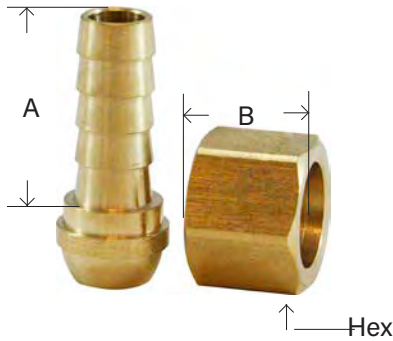

## BRASS FITTINGS

### BALL END SWIVEL NPSM - Ball seat type

29FS  
129FS

PART #	HOSE I.D. X NPSM	A	B	HEX	APPROX. WT. LBS.	LIST PRICE
32066	1/8" x 1/8"	0.46	0.44	0.50	0.03	---
32067	3/16" x 1/8"	0.75	0.44	0.50	0.03	---
32068	3/16" x 1/4"	0.75	0.52	0.62	0.04	---
32962	3/16" x 3/8"					---
32069	1/4" x 1/8"	0.97	0.44	0.50	0.04	---
32070	1/4" x 1/4"	0.97	0.53	0.62	0.06	---
32078	1/4" x 3/8"	0.97	0.63	0.75	0.06	---
32071	5/16" x 1/4"	0.97	0.52	0.62	0.05	---
32072	3/8" x 1/4"	0.97	0.53	0.62	0.06	---
32073	3/8" x 3/8"	0.97	0.59	0.75	0.08	---
32074	3/8" x 1/2"	0.97	0.69	0.94	0.14	---
32075	1/2" x 3/8"	0.97	0.59	0.75	0.08	---
32076	1/2" x 1/2"	0.97	0.69	0.94	0.10	---
32077	3/4" x 3/4"	0.97	0.70	1.12	0.14	---

### BALLSEAT MALE ADAPTER

Beveled seat

30° Seat

PART #	NPSM X MALE NPTF	A	HEX	APPROX. WT. LBS.	LIST PRICE
32359	1/8" x 1/8"	0.94	0.43	0.03	---
32034	1/4" x 1/8"	1.06	0.56	0.04	---
32030	1/4" x 1/4"	1.25	0.56	0.06	---
32362	3/8" x 1/4"	1.28	0.68	0.08	---
32031	3/8" x 3/8"	1.30	0.68	0.08	---
32392	3/8" x 1/2"	1.47	0.88	0.13	---
32364	1/2" x 3/8"	1.35	0.87	0.10	---
32032	1/2" x 1/2"	1.53	0.87	0.14	---
32033	3/4" x 3/4"	1.53	1.06	0.20	---

### 45° FLARE ADAPTER

29SAE  
129SAE

PART #	HOSE I.D. X 45° FLARE	THREAD	A	B	HEX	APPROX. WT. LBS.	LIST PRICE
32322	3/16" x 1/4"	7/16-20	1.5	0.75	0.43	0.03	---
32081	1/4" x 1/4"	7/16-20	1.72	0.97	0.43	0.03	---
32082	1/4" x 3/8"	5/8-18	1.82	0.97	0.62	0.07	---
32083	5/16" x 5/16"	1/2-20	1.75	0.97	0.50	0.08	---
32084	3/8" x 3/8"	5/8-18	1.82	0.97	0.62	0.08	---
32085	3/8" x 1/2"	3/4-16	1.97	0.97	0.75	0.10	---
32086	1/2" x 1/2"	3/4-16	1.97	0.97	0.75	0.10	---