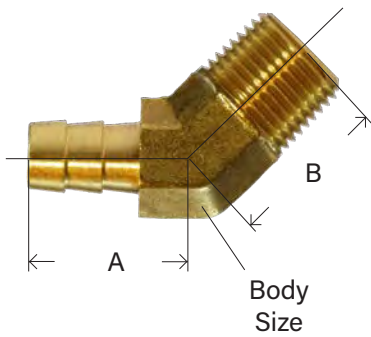

HOSE BARB

BRASS FITTINGS

90° FEMALE HOSE BARB ELBOW

29FEF

PART #	HOSE I.D. X FEMALE NPTF	A	B	BODY SIZE	APPROX. WT. LBS.	LIST PRICE
32401	1/4" x 1/8"	1.01	0.82	0.47	0.06	---
32402	1/4" x 1/4"	1.13	0.91	0.56	0.10	---
32403	3/8" x 1/8"	1.01	0.82	0.47	0.06	---
32404	3/8" x 1/4"	1.15	0.91	0.56	0.10	---
32405	3/8" x 3/8"	1.15	1.11	0.68	0.14	---
32406	3/8" x 1/2"	1.26	1.39	0.75	0.20	---
32407	1/2" x 1/4"	1.26	0.91	0.56	0.10	---
32410	1/2" x 3/8"	1.24	1.11	0.68	0.14	---
32411	1/2" x 1/2"	1.37	1.39	0.75	0.20	---
32409	3/4" x 3/4"	1.52	1.75	0.81	0.50	---

45° MALE HOSE BARB ELBOW294S
1294S

PART #	HOSE I.D. X MALE NPTF	A	B	BODY SIZE	APPROX. WT. LBS.	LIST PRICE
32110	1/4" x 1/8"	0.91	0.62	0.53	0.04	---
32109*	1/4" x 1/4"	1.00	0.62	0.57	0.06	---
32108	5/16" x 1/8"					
32134	5/16" x 1/4"					
32111	3/8" x 1/8"	0.83	0.66	0.53	0.04	---
32112	3/8" x 1/4"	0.82	0.84	0.53	0.06	---
32113	3/8" x 3/8"	0.93	0.87	0.59	0.08	---
32346	1/2" x 1/4"	1.00	0.84	0.59	0.08	---
32114	1/2" x 3/8"	1.00	0.88	0.59	0.08	---
32116	1/2" x 1/2"	1.15	0.94	0.59	0.12	---
32115	5/8" x 3/8"	0.97	0.88	0.59	0.10	---
32345	3/4" x 1/2"	1.15	0.94	0.81	0.13	---

* Barstock

140 HE145 139HB KF-PS45 13945

HOSE BARB CROSS

PART #	HOSE ID	LIST PRICE
32608	1/4	---
32609	5/16	---
32610	3/8	---

WARNING: This product can expose you to chemicals, including lead, which are known to the State of California to cause cancer and birth defects or other reproductive harm. For more information, visit www.P65Warnings.ca.gov