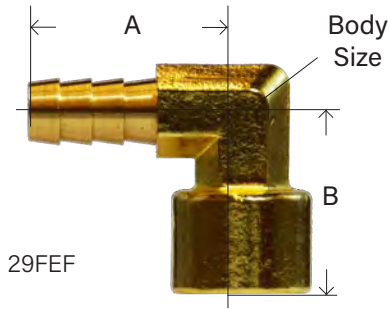

HOSE BARB

BRASS FITTINGS

90° FEMALE HOSE BARB ELBOW

29FEF

PART #	HOSE I.D. X FEMALE NPTF	A	B	BODY SIZE	APPROX. WT. LBS.	LIST PRICE
32401	1/4" x 1/8"	1.01	0.82	0.47	0.06	---
32402	1/4" x 1/4"	1.13	0.91	0.56	0.10	---
32403	3/8" x 1/8"	1.01	0.82	0.47	0.06	---
32404	3/8" x 1/4"	1.15	0.91	0.56	0.10	---
32405	3/8" x 3/8"	1.15	1.11	0.68	0.14	---
32406	3/8" x 1/2"	1.26	1.39	0.75	0.20	---
32407	1/2" x 1/4"	1.26	0.91	0.56	0.10	---
32410	1/2" x 3/8"	1.24	1.11	0.68	0.14	---
32411	1/2" x 1/2"	1.37	1.39	0.75	0.20	---
32409	3/4" x 3/4"	1.52	1.75	0.81	0.50	---

45° MALE HOSE BARB ELBOW294S
1294S

PART #	HOSE I.D. X MALE NPTF	A	B	BODY SIZE	APPROX. WT. LBS.	LIST PRICE
32110	1/4" x 1/8"	0.91	0.62	0.53	0.04	---
32109*	1/4" x 1/4"	1.00	0.62	0.57	0.06	---
32108	5/16" x 1/8"					
32134	5/16" x 1/4"					
32111	3/8" x 1/8"	0.83	0.66	0.53	0.04	---
32112	3/8" x 1/4"	0.82	0.84	0.53	0.06	---
32113	3/8" x 3/8"	0.93	0.87	0.59	0.08	---
32346	1/2" x 1/4"	1.00	0.84	0.59	0.08	---
32114	1/2" x 3/8"	1.00	0.88	0.59	0.08	---
32116	1/2" x 1/2"	1.15	0.94	0.59	0.12	---
32115	5/8" x 3/8"	0.97	0.88	0.59	0.10	---
32345	3/4" x 1/2"	1.15	0.94	0.81	0.13	---

* Barstock

140 HE145 139HB KF-PS45 13945

HOSE BARB CROSS

PART #	HOSE ID	LIST PRICE
32608	1/4	---
32609	5/16	---
32610	3/8	---

WARNING: This product can expose you to chemicals, including lead, which are known to the State of California to cause cancer and birth defects or other reproductive harm. For more information, visit www.P65Warnings.ca.gov