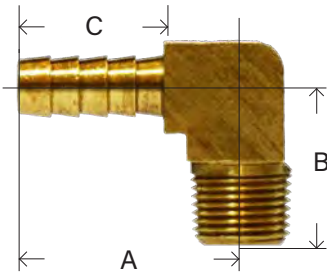

HOSE BARB

BRASS FITTINGS

BARSTOCK HOSE BARB 90° ELBOW

29EBS

PART #	HOSE I.D. X MALE NPTF	A	B	C	BODY SIZE	APPROX. WT. LBS.	LIST PRICE
32038B	1/4" X 1/8"	1.00	0.75	0.75	0.50	0.02	---
32039B	1/4" X 1/4"	1.02	0.91	0.74	0.56	0.04	---
32309B	1/4" X 3/8"	1.19	0.84	0.76	0.58	0.09	---
32040B	5/16" x 1/4"						
32041B	3/8" X 1/4"	1.32	0.89	0.97	0.58	0.08	---
32042B	3/8" X 3/8"	1.50	1.06	0.97	0.75	0.14	---
32047B	3/8" X 1/2"	1.52	1.25	0.97	0.90	0.26	---
32043B	1/2" X 3/8"	1.53	1.07	0.97	0.72	0.16	---
32311B	1/2" X 1/2"	1.53	1.25	0.97	0.90	0.26	---
32314B	3/4" X 3/4"	1.33	1.27	0.97	1.10	0.32	---

129HB

HOSE BARB TEES

Body Size

32128

29T
129T

PART #	HOSE BARB SIZE (1 & 2) X 3	A	B	BODY SIZE	APPROX. WT. LBS.	LIST PRICE
32367	1/8"	0.84	0.83	0.25	0.02	---
32368	3/16"	1.02	1.02	0.37	0.03	---
32365	1/4"	1.00	1.00	0.44	0.06	---
32350	(1/4") x 1/8"	0.94	0.94	0.44	0.04	---
32366	5/16"	1.00	1.00	0.44	0.06	---
32126	3/8"	1.01	1.01	0.43	0.06	---
32323	(3/8") x 1/4"					
32400	1/2"	1.02	1.00	0.43	0.08	---
32352	(1/2") x 3/8"	1.26	1.26	0.43	0.10	---
32361	5/8"	1.26	1.26	0.75	0.16	---
32363	3/4"	1.45	1.45	0.90	0.18	---
32353	(3/4") x 1/2"	1.41	1.41	0.88	0.23	---
32128	3/8" HB x 1/4" MIP	1.00	0.94	0.43	0.06	---

90° HOSE BARB ELBOW

PART #	HOSE I.D. X HOSE I.D.	A	B	BODY SIZE	APPROX. WT. LBS.	LIST PRICE
32429	1/8" x 1/8"	0.55	0.55	0.37	0.03	---
32433	3/16" x 3/16"	0.90	0.90	0.37	0.03	---
32412	1/4" x 1/8"	1.02	1.02	0.44	0.04	---
32413	1/4" x 1/4"	1.01	1.01	0.44	0.04	---
32425	5/16" x 5/16"	1.15	1.15	0.48	0.05	---
32414	3/8" x 1/8"	1.01	1.01	0.44	0.04	---
32415	3/8" x 1/4"	1.00	1.00	0.44	0.04	---
32416	3/8" x 3/8"	1.02	1.02	0.44	0.04	---
32417	3/8" x 1/2"	1.24	1.10	0.50	0.06	---
32418	1/2" x 1/4"	1.24	1.08	0.50	0.06	---
32419	1/2" x 3/8"	1.22	1.09	0.50	0.06	---
32420	1/2" x 1/2"	1.24	1.24	0.50	0.06	---
32434	5/8" x 5/8"	1.20	1.20	0.75	0.16	---
32435	3/4" x 1/2"	1.41	1.41	0.88	0.21	---
32436	3/4" x 3/4"	1.41	1.41	0.88	0.21	---