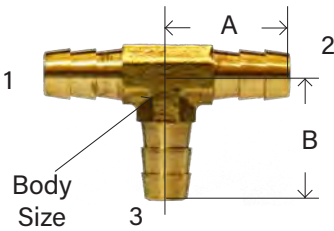

HOSE BARB

BRASS FITTINGS

BARSTOCK HOSE BARB 90° ELBOW

29EBS

PART #	HOSE I.D. X MALE NPTF	A	B	C	BODY SIZE	APPROX. WT. LBS.	LIST PRICE
32038B	1/4" X 1/8"	1.00	0.75	0.75	0.50	0.02	---
32039B	1/4" X 1/4"	1.02	0.91	0.74	0.56	0.04	---
32309B	1/4" X 3/8"	1.19	0.84	0.76	0.58	0.09	---
32040B	5/16" x 1/4"						
32041B	3/8" X 1/4"	1.32	0.89	0.97	0.58	0.08	---
32042B	3/8" X 3/8"	1.50	1.06	0.97	0.75	0.14	---
32047B	3/8" X 1/2"	1.52	1.25	0.97	0.90	0.26	---
32043B	1/2" X 3/8"	1.53	1.07	0.97	0.72	0.16	---
32311B	1/2" X 1/2"	1.53	1.25	0.97	0.90	0.26	---
32314B	3/4" X 3/4"	1.33	1.27	0.97	1.10	0.32	---

129HB

HOSE BARB TEES

Body Size

32128

29T
129T

PART #	HOSE BARB SIZE (1 & 2) X 3	A	B	BODY SIZE	APPROX. WT. LBS.	LIST PRICE
32367	1/8"	0.84	0.83	0.25	0.02	---
32368	3/16"	1.02	1.02	0.37	0.03	---
32365	1/4"	1.00	1.00	0.44	0.06	---
32350	(1/4") x 1/8"	0.94	0.94	0.44	0.04	---
32366	5/16"	1.00	1.00	0.44	0.06	---
32126	3/8"	1.01	1.01	0.43	0.06	---
32323	(3/8") x 1/4"					
32400	1/2"	1.02	1.00	0.43	0.08	---
32352	(1/2") x 3/8"	1.26	1.26	0.43	0.10	---
32361	5/8"	1.26	1.26	0.75	0.16	---
32363	3/4"	1.45	1.45	0.90	0.18	---
32353	(3/4") x 1/2"	1.41	1.41	0.88	0.23	---
32128	3/8" HB x 1/4" MIP	1.00	0.94	0.43	0.06	---

90° HOSE BARB ELBOW

PART #	HOSE I.D. X HOSE I.D.	A	B	BODY SIZE	APPROX. WT. LBS.	LIST PRICE
32429	1/8" x 1/8"	0.55	0.55	0.37	0.03	---
32433	3/16" x 3/16"	0.90	0.90	0.37	0.03	---
32412	1/4" x 1/8"	1.02	1.02	0.44	0.04	---
32413	1/4" x 1/4"	1.01	1.01	0.44	0.04	---
32425	5/16" x 5/16"	1.15	1.15	0.48	0.05	---
32414	3/8" x 1/8"	1.01	1.01	0.44	0.04	---
32415	3/8" x 1/4"	1.00	1.00	0.44	0.04	---
32416	3/8" x 3/8"	1.02	1.02	0.44	0.04	---
32417	3/8" x 1/2"	1.24	1.10	0.50	0.06	---
32418	1/2" x 1/4"	1.24	1.08	0.50	0.06	---
32419	1/2" x 3/8"	1.22	1.09	0.50	0.06	---
32420	1/2" x 1/2"	1.24	1.24	0.50	0.06	---
32434	5/8" x 5/8"	1.20	1.20	0.75	0.16	---
32435	3/4" x 1/2"	1.41	1.41	0.88	0.21	---
32436	3/4" x 3/4"	1.41	1.41	0.88	0.21	---