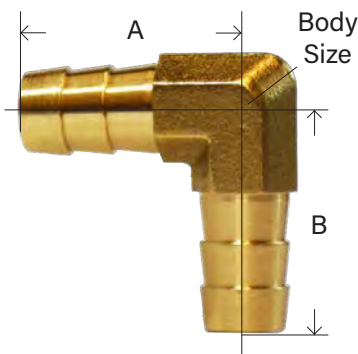

HOSE BARB

BRASS FITTINGS

BARSTOCK HOSE BARB 90° ELBOW

29EBS

PART #	HOSE I.D. X MALE NPTF	A	B	C	BODY SIZE	APPROX. WT. LBS.	LIST PRICE
32038B	1/4" X 1/8"	1.00	0.75	0.75	0.50	0.02	---
32039B	1/4" X 1/4"	1.02	0.91	0.74	0.56	0.04	---
32309B	1/4" X 3/8"	1.19	0.84	0.76	0.58	0.09	---
32040B	5/16" x 1/4"						
32041B	3/8" X 1/4"	1.32	0.89	0.97	0.58	0.08	---
32042B	3/8" X 3/8"	1.50	1.06	0.97	0.75	0.14	---
32047B	3/8" X 1/2"	1.52	1.25	0.97	0.90	0.26	---
32043B	1/2" X 3/8"	1.53	1.07	0.97	0.72	0.16	---
32311B	1/2" X 1/2"	1.53	1.25	0.97	0.90	0.26	---
32314B	3/4" X 3/4"	1.33	1.27	0.97	1.10	0.32	---

129HB

HOSE BARB TEES

Body Size

32128

29T
129T

PART #	HOSE BARB SIZE (1 & 2) X 3	A	B	BODY SIZE	APPROX. WT. LBS.	LIST PRICE
32367	1/8"	0.84	0.83	0.25	0.02	---
32368	3/16"	1.02	1.02	0.37	0.03	---
32365	1/4"	1.00	1.00	0.44	0.06	---
32350	(1/4") x 1/8"	0.94	0.94	0.44	0.04	---
32366	5/16"	1.00	1.00	0.44	0.06	---
32126	3/8"	1.01	1.01	0.43	0.06	---
32323	(3/8") x 1/4"					
32400	1/2"	1.02	1.00	0.43	0.08	---
32352	(1/2") x 3/8"	1.26	1.26	0.43	0.10	---
32361	5/8"	1.26	1.26	0.75	0.16	---
32363	3/4"	1.45	1.45	0.90	0.18	---
32353	(3/4") x 1/2"	1.41	1.41	0.88	0.23	---
32128	3/8" HB x 1/4" MIP	1.00	0.94	0.43	0.06	---

90° HOSE BARB ELBOW

PART #	HOSE I.D. X HOSE I.D.	A	B	BODY SIZE	APPROX. WT. LBS.	LIST PRICE
32429	1/8" x 1/8"	0.55	0.55	0.37	0.03	---
32433	3/16" x 3/16"	0.90	0.90	0.37	0.03	---
32412	1/4" x 1/8"	1.02	1.02	0.44	0.04	---
32413	1/4" x 1/4"	1.01	1.01	0.44	0.04	---
32425	5/16" x 5/16"	1.15	1.15	0.48	0.05	---
32414	3/8" x 1/8"	1.01	1.01	0.44	0.04	---
32415	3/8" x 1/4"	1.00	1.00	0.44	0.04	---
32416	3/8" x 3/8"	1.02	1.02	0.44	0.04	---
32417	3/8" x 1/2"	1.24	1.10	0.50	0.06	---
32418	1/2" x 1/4"	1.24	1.08	0.50	0.06	---
32419	1/2" x 3/8"	1.22	1.09	0.50	0.06	---
32420	1/2" x 1/2"	1.24	1.24	0.50	0.06	---
32434	5/8" x 5/8"	1.20	1.20	0.75	0.16	---
32435	3/4" x 1/2"	1.41	1.41	0.88	0.21	---
32436	3/4" x 3/4"	1.41	1.41	0.88	0.21	---