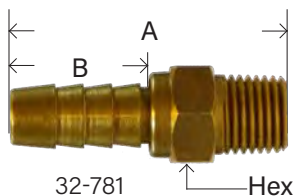

### RIGID FEMALE ADAPTER

PART #	HOSE I.D. X FEMALE NPTF	A	B	HEX	APPROX. WT. LBS.	LIST PRICE
32050	1/8" x 1/8"	0.96	0.46	0.50	0.02	---
32317	1/8" x 1/4"	1.15	0.46	0.62	0.04	---
32051	3/16" x 1/8"	1.10	0.68	0.50	0.02	---
32062	3/16" x 1/4"	1.44	0.75	0.62	0.04	---
32052	1/4" x 1/8"	1.35	0.93	0.50	0.02	---
32053	1/4" x 1/4"	1.60	0.97	0.62	0.06	---
32054	1/4" x 3/8"	1.65	1.03	0.75	0.04	---
32441	1/4" x 1/2"	1.66	0.97	0.93	0.08	---
32055	5/16" x 1/8"	1.47	0.97	0.56	0.04	---
32056	5/16" x 1/4"	1.66	0.97	0.62	0.04	---
32318	5/16" x 3/8"	1.66	0.97	0.75	0.06	---
32320	5/16" x 1/2"	1.67	0.96	0.93	0.08	---
32057	3/8" x 1/8"	1.47	0.97	0.56	0.04	---
32058	3/8" x 1/4"	1.61	0.97	0.62	0.06	---
32059	3/8" x 3/8"	1.63	1.00	0.81	0.08	---
32063	3/8" x 1/2"	1.72	0.94	0.93	0.12	---
32442	3/8" x 3/4"	1.97	0.97	1.18	0.20	---
32449	1/2" x 1/8"	1.51	0.98	0.56	0.06	---
32064	1/2" x 1/4"	1.66	0.96	0.62	0.08	---
32060	1/2" x 3/8"	1.66	0.97	0.75	0.08	---
32061	1/2" x 1/2"	1.76	0.96	0.93	0.12	---
32443	1/2" x 3/4"	1.97	0.97	1.18	0.26	---
32444	5/8" x 3/8"	1.66	0.97	0.75	0.08	---
32445	5/8" x 1/2"	1.66	0.97	0.93	0.10	---
32446	5/8" x 3/4"	1.97	0.97	1.18	0.21	---
32447	3/4" x 1/2"	1.88	1.19	0.93	0.13	---
32065	3/4" x 3/4"	2.19	1.21	1.18	0.22	---
32049	1" x 3/4"	2.19	1.19	1.18	0.26	---
32321	1" x 1"	2.32	1.19	1.44	0.35	---
32448	1-1/4" x 1"	2.32	1.19	1.43	0.44	---

209A 128 29A 29F 126HB 126 FPB 105B-2 KF-RS 104 144

### SWIVEL FEMALE ADAPTER NPTF

PART #	HOSE I.D. X FEMALE NPTF	A	B	HEX	APPROX. WT. LBS.	LIST PRICE
32470	1/4" x 1/4"	1.80	0.97	0.62	0.06	---
32472	3/8" x 1/4"	1.80	0.97	0.62	0.06	---
32473	3/8" x 3/8"	1.82	0.97	0.75	0.09	---
32475	1/2" x 3/8"	1.82	0.97	0.75	0.09	---
32476	1/2" x 1/2"	1.86	0.97	0.93	0.14	---

### HIGH VOLUME MALE SWIVEL

- 300 PSI
- Nitrile Buna (NBR) O-Ring

PART #	HOSE I.D. X MALE NPTF	A	B	HEX	APPROX. WT. LBS.	LIST PRICE
32781	3/8" x 1/4"	1.83	0.87	0.62	0.07	---

4065