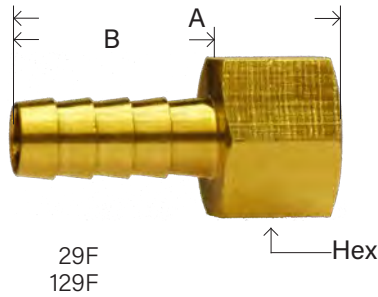

## BRASS FITTINGS

### RIGID FEMALE ADAPTER

PART #	HOSE I.D. X FEMALE NPTF	A	B	HEX	APPROX. WT. LBS.	LIST PRICE
32050	1/8" x 1/8"	0.96	0.46	0.50	0.02	---
32317	1/8" x 1/4"	1.15	0.46	0.62	0.04	---
32051	3/16" x 1/8"	1.10	0.68	0.50	0.02	---
32062	3/16" x 1/4"	1.44	0.75	0.62	0.04	---
32052	1/4" x 1/8"	1.35	0.93	0.50	0.02	---
32053	1/4" x 1/4"	1.60	0.97	0.62	0.06	---
32054	1/4" x 3/8"	1.65	1.03	0.75	0.04	---
32441	1/4" x 1/2"	1.66	0.97	0.93	0.08	---
32055	5/16" x 1/8"	1.47	0.97	0.56	0.04	---
32056	5/16" x 1/4"	1.66	0.97	0.62	0.04	---
32318	5/16" x 3/8"	1.66	0.97	0.75	0.06	---
32320	5/16" x 1/2"	1.67	0.96	0.93	0.08	---
32057	3/8" x 1/8"	1.47	0.97	0.56	0.04	---
32058	3/8" x 1/4"	1.61	0.97	0.62	0.06	---
32059	3/8" x 3/8"	1.63	1.00	0.81	0.08	---
32063	3/8" x 1/2"	1.72	0.94	0.93	0.12	---
32442	3/8" x 3/4"	1.97	0.97	1.18	0.20	---
32449	1/2" x 1/8"	1.51	0.98	0.56	0.06	---
32064	1/2" x 1/4"	1.66	0.96	0.62	0.08	---
32060	1/2" x 3/8"	1.66	0.97	0.75	0.08	---
32061	1/2" x 1/2"	1.76	0.96	0.93	0.12	---
32443	1/2" x 3/4"	1.97	0.97	1.18	0.26	---
32444	5/8" x 3/8"	1.66	0.97	0.75	0.08	---
32445	5/8" x 1/2"	1.66	0.97	0.93	0.10	---
32446	5/8" x 3/4"	1.97	0.97	1.18	0.21	---
32447	3/4" x 1/2"	1.88	1.19	0.93	0.13	---
32065	3/4" x 3/4"	2.19	1.21	1.18	0.22	---
32049	1" x 3/4"	2.19	1.19	1.18	0.26	---
32321	1" x 1"	2.32	1.19	1.44	0.35	---
32448	1-1/4" x 1"	2.32	1.19	1.43	0.44	---

### SWIVEL FEMALE ADAPTER NPTF

PART #	HOSE I.D. X FEMALE NPTF	A	B	HEX	APPROX. WT. LBS.	LIST PRICE
32470	1/4" x 1/4"	1.80	0.97	0.62	0.06	---
32472	3/8" x 1/4"	1.80	0.97	0.62	0.06	---
32473	3/8" x 3/8"	1.82	0.97	0.75	0.09	---
32475	1/2" x 3/8"	1.82	0.97	0.75	0.09	---
32476	1/2" x 1/2"	1.86	0.97	0.93	0.14	---

### HIGH VOLUME MALE SWIVEL

- 300 PSI
- Nitrile Buna (NBR) O-Ring

PART #	HOSE I.D. X MALE NPTF	A	B	HEX	APPROX. WT. LBS.	LIST PRICE
32781	3/8" x 1/4"	1.83	0.87	0.62	0.07	---

4065