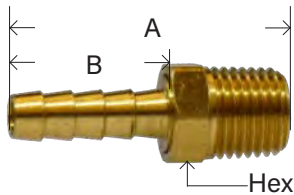

**HOSE BARB**

BRASS FITTINGS

**BRASS RIGID MALE BSPT BARB ADAPTER**29SWV  
29MS

PART #	HOSE I.D. X MALE BSPT	LIST PRICE
32450	1/4" x 1/8"	---
32451	1/4" x 1/4"	---
32452	3/8" x 1/4"	---
32453	3/8" x 3/8"	---
32454	3/8" x 1/2"	---
32455	1/2" x 3/8"	---
32456	1/2" x 1/2"	---
32457	3/4" x 3/4"	---
32458	1" x 1"	---

**SWIVEL MALE ADAPTER**Rotation 360°  
NBR O-Ring

PART #	HOSE I.D. X MALE NPTF	A	B	HEX	APPROX. WT. LBS.	LIST PRICE
32329	3/16" x 1/8"	2.00	0.78	0.56	0.06	---
32331	3/16" x 1/4"	1.95	0.78	0.56	0.06	---
32332	1/4" x 1/8"	2.19	0.97	0.56	0.06	---
32349	1/4" x 1/4"	2.12	0.97	0.56	0.06	---
32351	3/8" x 1/8"	2.12	0.97	0.56	0.07	---
32201	3/8" x 1/4"	2.12	0.97	0.56	0.07	---
32360	3/8" x 3/8"	2.12	0.97	0.69	0.08	---
32355	1/2" x 3/8"	2.12	0.97	0.68	0.10	---
32356	1/2" x 1/2"	2.33	0.97	0.87	0.14	---
32357	3/4" x 3/4"	2.33	0.97	1.06	0.20	---
32386	1" x 1"	2.88	1.19	1.38	0.40	---

SMS 103

PART #	HOSE I.D. X MALE NPTF	A	B	HEX	APPROX. WT. LBS.	LIST PRICE
32200	1/4" x 1/4"	1.65	.89	0.56	0.04	---
32202	3/8" x 3/8"	1.75	1.00	0.68	0.08	---

**MENDER/ SPLICER**29S  
129S

PART #	HOSE I.D. X HOSE I.D.	A	B	O.D.	APPROX. WT. LBS.	LIST PRICE
32091	1/8"	0.98	0.45	0.31	0.01	---
32092	3/16"	1.62	0.77	0.36	0.02	---
32093	1/4"	2.00	0.96	0.37	0.02	---
32079	1/4" x 1/8"	1.50	0.97	0.37	0.02	---
32094	5/16"	2.00	0.96	0.39	0.02	---
32090	5/16" x 1/4"	2.00	0.97	0.50	0.03	---
32095	3/8"	2.00	0.97	0.51	0.04	---
32960	3/8 x 1/8	1.58	1.00	0.50	0.03	---
32961	3/8 x 3/16	1.75	1.00	0.50	0.03	---
32080	3/8" x 1/4"	2.06	0.97	0.56	0.03	---
32375	3/8" x 5/16"	2.00	0.97	0.50	0.03	---
32096	1/2"	2.00	0.96	0.62	0.06	---
32087	1/2" x 3/8"	2.06	0.97	0.71	0.06	---
32097	5/8"	2.05	0.96	0.75	0.08	---
32088	5/8" x 3/8"	2.06	0.97	0.75	0.06	---
32376	5/8" x 1/2"	2.06	0.97	0.75	0.07	---
32098	3/4"	2.50	1.15	0.87	0.10	---
32089	3/4" x 1/2"	2.28	1.19	0.87	0.10	---
32379	3/4" x 5/8"	2.02	0.96	0.87	0.10	---
32380	1" x 3/4"	2.58	1.19	1.12	0.18	---
32099	1"	3.00	1.44	1.12	0.23	---