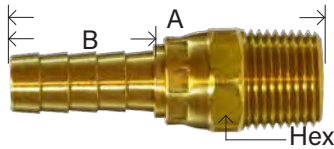

**HOSE BARB**

BRASS FITTINGS

**BRASS RIGID MALE BSPT BARB ADAPTER**29SWV  
29MS

PART #	HOSE I.D. X MALE BSPT	LIST PRICE
32450	1/4" x 1/8"	---
32451	1/4" x 1/4"	---
32452	3/8" x 1/4"	---
32453	3/8" x 3/8"	---
32454	3/8" x 1/2"	---
32455	1/2" x 3/8"	---
32456	1/2" x 1/2"	---
32457	3/4" x 3/4"	---
32458	1" x 1"	---

**SWIVEL MALE ADAPTER**Rotation 360°  
NBR O-Ring

PART #	HOSE I.D. X MALE NPTF	A	B	HEX	APPROX. WT. LBS.	LIST PRICE
32329	3/16" x 1/8"	2.00	0.78	0.56	0.06	---
32331	3/16" x 1/4"	1.95	0.78	0.56	0.06	---
32332	1/4" x 1/8"	2.19	0.97	0.56	0.06	---
32349	1/4" x 1/4"	2.12	0.97	0.56	0.06	---
32351	3/8" x 1/8"	2.12	0.97	0.56	0.07	---
32201	3/8" x 1/4"	2.12	0.97	0.56	0.07	---
32360	3/8" x 3/8"	2.12	0.97	0.69	0.08	---
32355	1/2" x 3/8"	2.12	0.97	0.68	0.10	---
32356	1/2" x 1/2"	2.33	0.97	0.87	0.14	---
32357	3/4" x 3/4"	2.33	0.97	1.06	0.20	---
32386	1" x 1"	2.88	1.19	1.38	0.40	---

SMS 103

PART #	HOSE I.D. X MALE NPTF	A	B	HEX	APPROX. WT. LBS.	LIST PRICE
32200	1/4" x 1/4"	1.65	.89	0.56	0.04	---
32202	3/8" x 3/8"	1.75	1.00	0.68	0.08	---

**MENDER/ SPLICER**29S  
129S

PART #	HOSE I.D. X HOSE I.D.	A	B	O.D.	APPROX. WT. LBS.	LIST PRICE
32091	1/8"	0.98	0.45	0.31	0.01	---
32092	3/16"	1.62	0.77	0.36	0.02	---
32093	1/4"	2.00	0.96	0.37	0.02	---
32079	1/4" x 1/8"	1.50	0.97	0.37	0.02	---
32094	5/16"	2.00	0.96	0.39	0.02	---
32090	5/16" x 1/4"	2.00	0.97	0.50	0.03	---
32095	3/8"	2.00	0.97	0.51	0.04	---
32960	3/8 x 1/8	1.58	1.00	0.50	0.03	---
32961	3/8 x 3/16	1.75	1.00	0.50	0.03	---
32080	3/8" x 1/4"	2.06	0.97	0.56	0.03	---
32375	3/8" x 5/16"	2.00	0.97	0.50	0.03	---
32096	1/2"	2.00	0.96	0.62	0.06	---
32087	1/2" x 3/8"	2.06	0.97	0.71	0.06	---
32097	5/8"	2.05	0.96	0.75	0.08	---
32088	5/8" x 3/8"	2.06	0.97	0.75	0.06	---
32376	5/8" x 1/2"	2.06	0.97	0.75	0.07	---
32098	3/4"	2.50	1.15	0.87	0.10	---
32089	3/4" x 1/2"	2.28	1.19	0.87	0.10	---
32379	3/4" x 5/8"	2.02	0.96	0.87	0.10	---
32380	1" x 3/4"	2.58	1.19	1.12	0.18	---
32099	1"	3.00	1.44	1.12	0.23	---