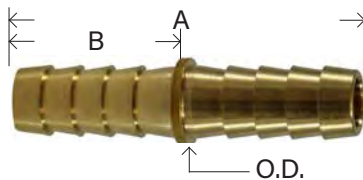

**HOSE BARB**

BRASS FITTINGS

**BRASS RIGID MALE BSPT BARB ADAPTER**29SWV  
29MS

PART #	HOSE I.D. X MALE BSPT	LIST PRICE
32450	1/4" x 1/8"	---
32451	1/4" x 1/4"	---
32452	3/8" x 1/4"	---
32453	3/8" x 3/8"	---
32454	3/8" x 1/2"	---
32455	1/2" x 3/8"	---
32456	1/2" x 1/2"	---
32457	3/4" x 3/4"	---
32458	1" x 1"	---

**SWIVEL MALE ADAPTER**Rotation 360°  
NBR O-Ring

PART #	HOSE I.D. X MALE NPTF	A	B	HEX	APPROX. WT. LBS.	LIST PRICE
32329	3/16" x 1/8"	2.00	0.78	0.56	0.06	---
32331	3/16" x 1/4"	1.95	0.78	0.56	0.06	---
32332	1/4" x 1/8"	2.19	0.97	0.56	0.06	---
32349	1/4" x 1/4"	2.12	0.97	0.56	0.06	---
32351	3/8" x 1/8"	2.12	0.97	0.56	0.07	---
32201	3/8" x 1/4"	2.12	0.97	0.56	0.07	---
32360	3/8" x 3/8"	2.12	0.97	0.69	0.08	---
32355	1/2" x 3/8"	2.12	0.97	0.68	0.10	---
32356	1/2" x 1/2"	2.33	0.97	0.87	0.14	---
32357	3/4" x 3/4"	2.33	0.97	1.06	0.20	---
32386	1" x 1"	2.88	1.19	1.38	0.40	---

SMS 103

PART #	HOSE I.D. X MALE NPTF	A	B	HEX	APPROX. WT. LBS.	LIST PRICE
32200	1/4" x 1/4"	1.65	.89	0.56	0.04	---
32202	3/8" x 3/8"	1.75	1.00	0.68	0.08	---

**MENDER/ SPLICER**29S  
129S

PART #	HOSE I.D. X HOSE I.D.	A	B	O.D.	APPROX. WT. LBS.	LIST PRICE
32091	1/8"	0.98	0.45	0.31	0.01	---
32092	3/16"	1.62	0.77	0.36	0.02	---
32093	1/4"	2.00	0.96	0.37	0.02	---
32079	1/4" x 1/8"	1.50	0.97	0.37	0.02	---
32094	5/16"	2.00	0.96	0.39	0.02	---
32090	5/16" x 1/4"	2.00	0.97	0.50	0.03	---
32095	3/8"	2.00	0.97	0.51	0.04	---
32960	3/8 x 1/8	1.58	1.00	0.50	0.03	---
32961	3/8 x 3/16	1.75	1.00	0.50	0.03	---
32080	3/8" x 1/4"	2.06	0.97	0.56	0.03	---
32375	3/8" x 5/16"	2.00	0.97	0.50	0.03	---
32096	1/2"	2.00	0.96	0.62	0.06	---
32087	1/2" x 3/8"	2.06	0.97	0.71	0.06	---
32097	5/8"	2.05	0.96	0.75	0.08	---
32088	5/8" x 3/8"	2.06	0.97	0.75	0.06	---
32376	5/8" x 1/2"	2.06	0.97	0.75	0.07	---
32098	3/4"	2.50	1.15	0.87	0.10	---
32089	3/4" x 1/2"	2.28	1.19	0.87	0.10	---
32379	3/4" x 5/8"	2.02	0.96	0.87	0.10	---
32380	1" x 3/4"	2.58	1.19	1.12	0.18	---
32099	1"	3.00	1.44	1.12	0.23	---