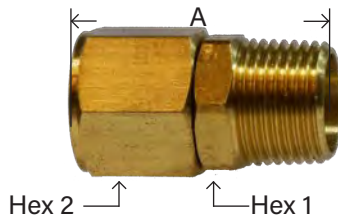

PIPE

BRASS FITTINGS

EXTENDER ADAPTER

120

SAE# 130139

PART #	THREAD SIZE NPTF FXM	A	HEX	APPROX. WT. LBS.	LIST PRICE
28241	1/8" x 10-32"				
28190L	1/8" x 1/8"	0.83	0.50	0.03	---
28190	1/8" x 1/8"	0.88	0.56	0.04	---
28170	1/8" x 1/4"				
28191L	1/4" x 1/8"	0.94	0.62	0.04	---
28191	1/4" x 1/8"	1.06	0.75	0.07	---
28192L	1/4" x 1/4"	1.00	0.62	0.04	---
28192	1/4" x 1/4"	1.25	0.75	0.07	---
28198	3/8" x 1/8"	1.00	0.81	0.06	---
28193L	3/8" x 1/4"	1.12	0.81	0.08	---
28193	3/8" x 1/4"	1.25	0.87	0.09	---
28194L	3/8" x 3/8"	1.24	0.81	0.10	---
28194	3/8" x 3/8"	1.25	0.87	0.11	---
28197	1/2" x 1/8"	1.09	0.94	0.07	---
28199	1/2" x 1/4"	1.46	1.06	0.08	---
28199L	1/2" x 1/4"				
28195L	1/2" x 3/8"	1.19	0.93	0.09	---
28195	1/2" x 3/8"	1.47	1.06	0.18	---
28196L	1/2" x 1/2"	1.25	0.94	0.10	---
28196	1/2" x 1/2"	1.66	1.06	0.12	---
28207	3/4" x 3/8"	1.59	1.25	0.26	---
28207L	3/4" x 3/8"				
28208	3/4" x 1/2"	1.69	1.37	0.14	---
28208L	3/4" x 1/2"	1.22	1.25	0.13	---
28209	3/4" x 3/4"	1.69	1.37	0.34	---
28228	1" x 1/2"				
28229	1" x 3/4"				

375 222P 3200 R1 120AH 120B

PIPE SWIVEL ADAPTER

*300 PSI all sizes

PART #	THREAD SIZE NPTF FXM	A	HEX 1	HEX 2	APPROX. WT. LBS.	LIST PRICE
28424	1/8"	1.10	0.43	0.50	0.05	---
28425	1/4"	1.34	0.56	0.62	0.06	---
28426	3/8"	1.36	0.68	0.75	0.08	---
28427	1/2"	1.87	0.87	0.95	0.10	---

HEAVY ADAPTER BREAKAWAY

PART #	THREAD SIZE NPTF	LIST
120AH-BB-BW	1/4"	
120AH-CC-BW	3/8"	

5E8 1202P 116AF 116B