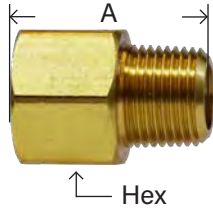

PIPE

BRASS FITTINGS

EXTENDER ADAPTER

120

SAE# 130139

PART #	THREAD SIZE NPTF FXM	A	HEX	APPROX. WT. LBS.	LIST PRICE
28241	1/8" x 10-32"				
28190L	1/8" x 1/8"	0.83	0.50	0.03	---
28190	1/8" x 1/8"	0.88	0.56	0.04	---
28170	1/8" x 1/4"				
28191L	1/4" x 1/8"	0.94	0.62	0.04	---
28191	1/4" x 1/8"	1.06	0.75	0.07	---
28192L	1/4" x 1/4"	1.00	0.62	0.04	---
28192	1/4" x 1/4"	1.25	0.75	0.07	---
28198	3/8" x 1/8"	1.00	0.81	0.06	---
28193L	3/8" x 1/4"	1.12	0.81	0.08	---
28193	3/8" x 1/4"	1.25	0.87	0.09	---
28194L	3/8" x 3/8"	1.24	0.81	0.10	---
28194	3/8" x 3/8"	1.25	0.87	0.11	---
28197	1/2" x 1/8"	1.09	0.94	0.07	---
28199	1/2" x 1/4"	1.46	1.06	0.08	---
28199L	1/2" x 1/4"				
28195L	1/2" x 3/8"	1.19	0.93	0.09	---
28195	1/2" x 3/8"	1.47	1.06	0.18	---
28196L	1/2" x 1/2"	1.25	0.94	0.10	---
28196	1/2" x 1/2"	1.66	1.06	0.12	---
28207	3/4" x 3/8"	1.59	1.25	0.26	---
28207L	3/4" x 3/8"				
28208	3/4" x 1/2"	1.69	1.37	0.14	---
28208L	3/4" x 1/2"	1.22	1.25	0.13	---
28209	3/4" x 3/4"	1.69	1.37	0.34	---
28228	1" x 1/2"				
28229	1" x 3/4"				

375 222P 3200 R1 120AH 120B

PIPE SWIVEL ADAPTER

*300 PSI all sizes

PART #	THREAD SIZE NPTF FXM	A	HEX 1	HEX 2	APPROX. WT. LBS.	LIST PRICE
28424	1/8"	1.10	0.43	0.50	0.05	---
28425	1/4"	1.34	0.56	0.62	0.06	---
28426	3/8"	1.36	0.68	0.75	0.08	---
28427	1/2"	1.87	0.87	0.95	0.10	---

HEAVY ADAPTER BREAKAWAY

PART #	THREAD SIZE NPTF	LIST
120AH-BB-BW	1/4"	
120AH-CC-BW	3/8"	

5E8 1202P 116AF 116B