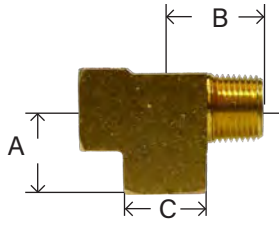

PIPE

BRASS FITTINGS

STREET TEE/ SERVICE TEE/ MALE RUN TEE

PART #	THREAD SIZE NPTF	A	B	C	APPROX. WT. LBS.	LIST PRICE
28245	1/8"	0.55	0.66	0.56	0.08	---
28246	1/4"	0.78	0.91	0.68	0.17	---
28247	3/8"	0.84	0.97	0.81	0.22	---
28248	1/2"	1.09	1.25	1.00	0.40	---
28249	3/4"	1.16	1.39	1.25	0.60	---

127

225 2225P 3750 326 225 127A

SAE# 130424

FORGED STREET TEE

PART #	THREAD SIZE NPTF	A	B	BODY WIDTH	APPROX. WT. LBS.	LIST PRICE
28253	1/8"	0.56	0.75	0.50	0.05	---
28254	1/4"	1.03	1.00	0.46	0.13	---
28255	3/8"	1.19	1.09	0.68	0.24	---
28256	1/2"	1.52	1.40	0.88	0.45	---