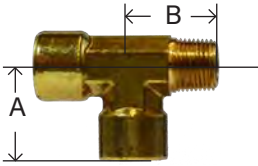

PIPE

BRASS FITTINGS

STREET TEE/ SERVICE TEE/ MALE RUN TEE

PART #	THREAD SIZE NPTF	A	B	C	APPROX. WT. LBS.	LIST PRICE
28245	1/8"	0.55	0.66	0.56	0.08	---
28246	1/4"	0.78	0.91	0.68	0.17	---
28247	3/8"	0.84	0.97	0.81	0.22	---
28248	1/2"	1.09	1.25	1.00	0.40	---
28249	3/4"	1.16	1.39	1.25	0.60	---

127

225 2225P 3750 326 225 127A

SAE# 130424

FORGED STREET TEE

PART #	THREAD SIZE NPTF	A	B	BODY WIDTH	APPROX. WT. LBS.	LIST PRICE
28253	1/8"	0.56	0.75	0.50	0.05	---
28254	1/4"	1.03	1.00	0.46	0.13	---
28255	3/8"	1.19	1.09	0.68	0.24	---
28256	1/2"	1.52	1.40	0.88	0.45	---