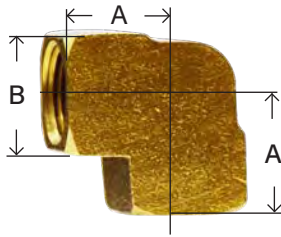

## BRASS FITTINGS

### 90° FEMALE ELBOW

100  
SAE# 130238

PART #	THREAD SIZE NPTF	A	B	APPROX. WT. LBS.	LIST PRICE
28001	1/8"	0.55	0.56	0.09	---
28002	1/4"	0.78	0.68	0.13	---
28003	3/8"	0.84	0.81	0.16	---
28004	1/2"	1.09	1.00	0.34	---
28005	3/4"	1.16	1.25	0.60	---
28015B	3/8" x 1/4"	0.84	0.81	0.18	---
28053B	1/2" x 1/4"	1.09	1.00	0.37	---
28016B	1/2" x 3/8"	1.09	1.00	0.36	---

### 90° FORGED FEMALE ELBOW

100F

PART #	THREAD SIZE NPTF	A	BODY WIDTH	APPROX. WT. LBS.	LIST PRICE
28009	1/8"	0.57	0.50	0.04	---
28010	1/4"	0.70	0.68	0.10	---
28011	3/8"	0.81	0.81	0.12	---
28012	1/2"	1.00	1.00	0.23	---
28013	3/4"	1.13	1.25	0.42	---
28014	1/4" x 1/8"	0.72	0.65	0.12	---
28015	3/8" x 1/4"	0.81	0.81	0.15	---
28016	1/2" x 3/8"	1.00	1.00	0.28	---
28017	1"	1.42	1.50	0.75	---