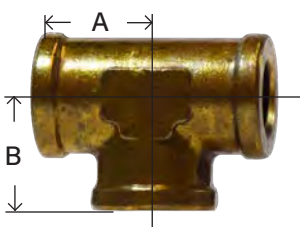

### 90° FORGED FEMALE ELBOW

100F

PART #	THREAD SIZE NPTF	A	BODY WIDTH	APPROX. WT. LBS.	LIST PRICE
28009	1/8"	0.57	0.50	0.04	---
28010	1/4"	0.70	0.68	0.10	---
28011	3/8"	0.81	0.81	0.12	---
28012	1/2"	1.00	1.00	0.23	---
28013	3/4"	1.13	1.25	0.42	---
28014	1/4" x 1/8"	0.72	0.65	0.12	---
28015	3/8" x 1/4"	0.81	0.81	0.15	---
28016	1/2" x 3/8"	1.00	1.00	0.28	---
28017	1"	1.42	1.50	0.75	---

### 45° FEMALE ELBOW

10045

PART #	THREAD SIZE NPTF	A	B	APPROX. WT. LBS.	LIST PRICE
28018	1/8"	0.45	0.56	0.06	---
28019	1/4"	0.66	0.68	0.12	---
28020	3/8"	0.69	0.81	0.16	---
28021	1/2"	0.94	1.00	0.25	---

### UNION TEE

101  
SAE# 130438

PART #	THREAD SIZE NPTF	A	B	C	APPROX. WT. LBS.	LIST PRICE
28022	1/16"	0.55	0.55	0.58	0.11	---
28024	1/8"	0.55	0.55	0.56	0.08	---
28025	1/4"	0.78	0.78	0.68	0.17	---
28026	3/8"	0.84	0.84	0.81	0.22	---
28027	1/2"	1.09	1.09	1.00	0.43	---
28028	3/4"	1.16	1.16	1.25	0.64	---

### UNION FORGED TEE

101F

PART #	THREAD SIZE NPTF	A & B	BODY WIDTH	APPROX. WT. LBS.	LIST PRICE
28032	1/8"	0.56	0.50	0.06	---
28033	1/4"	0.71	0.68	0.13	---
28034	3/8"	0.81	0.81	0.16	---
28035	1/2"	1.00	1.00	0.27	---
28036	3/4"	1.16	1.25	0.53	---
28023	1"	1.42	1.50	.924	---