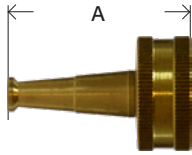

### 2-1/2" BRASS NOZZLE

• WASHER INCLUDED

PART #	SIZE	A	APPROX. WT. LBS.	LIST PRICE
30637	3/4"	2.50	0.14	---

### 3" CROSSED PATTERN BRASS NOZZLE

• WASHER INCLUDED

PART #	SIZE	A	APPROX. WT. LBS.	LIST PRICE
30640	3/4"	2.89	0.25	---

### 4" CROSSED PATTERN BRASS NOZZLE

• WASHER INCLUDED

PART #	SIZE	A	APPROX. WT. LBS.	LIST PRICE
30638	3/4"	3.80	0.50	---

• WASHER INCLUDED

5-1/2

Adjustable Spray

PART #	SIZE	Zinc Alloy spray nozzle with insulated handle soft grip and front thread protector	LIST PRICE
30600	5-1/2"		---

• WASHER INCLUDED

4-1/4

Lead Free

PART #	SIZE	Zinc Alloy spray nozzle	LIST PRICE
30620	4-1/4"		---

• WASHER INCLUDED

5-1/4

Lead Free Adjustable Spray

PART #	SIZE	Zinc Alloy spray nozzle with easily adjustable brass head and plastic grip	LIST PRICE
30609	5-1/4"		---