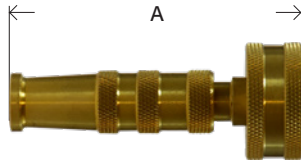

### 2-1/2" BRASS NOZZLE

• WASHER INCLUDED

PART #	SIZE	A	APPROX. WT. LBS.	LIST PRICE
30637	3/4"	2.50	0.14	---

### 3" CROSSED PATTERN BRASS NOZZLE

• WASHER INCLUDED

PART #	SIZE	A	APPROX. WT. LBS.	LIST PRICE
30640	3/4"	2.89	0.25	---

### 4" CROSSED PATTERN BRASS NOZZLE

• WASHER INCLUDED

PART #	SIZE	A	APPROX. WT. LBS.	LIST PRICE
30638	3/4"	3.80	0.50	---

• WASHER INCLUDED

5-1/2

Adjustable Spray

PART #	SIZE	Zinc Alloy spray nozzle with insulated handle soft grip and front thread protector	LIST PRICE
30600	5-1/2"		---

• WASHER INCLUDED

4-1/4

Lead Free

PART #	SIZE	Zinc Alloy spray nozzle	LIST PRICE
30620	4-1/4"		---

• WASHER INCLUDED

5-1/4

Lead Free Adjustable Spray

PART #	SIZE	Zinc Alloy spray nozzle with easily adjustable brass head and plastic grip	LIST PRICE
30609	5-1/4"		---