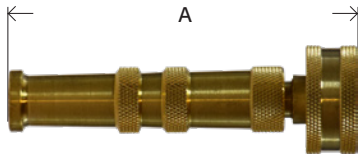

### 2-1/2" BRASS NOZZLE

• WASHER INCLUDED

PART #	SIZE	A	APPROX. WT. LBS.	LIST PRICE
30637	3/4"	2.50	0.14	---

### 3" CROSSED PATTERN BRASS NOZZLE

• WASHER INCLUDED

PART #	SIZE	A	APPROX. WT. LBS.	LIST PRICE
30640	3/4"	2.89	0.25	---

### 4" CROSSED PATTERN BRASS NOZZLE

• WASHER INCLUDED

PART #	SIZE	A	APPROX. WT. LBS.	LIST PRICE
30638	3/4"	3.80	0.50	---

• WASHER INCLUDED

5-1/2

Adjustable Spray

PART #	SIZE	Zinc Alloy spray nozzle with insulated handle soft grip and front thread protector	LIST PRICE
30600	5-1/2"		---

• WASHER INCLUDED

4-1/4

Lead Free

PART #	SIZE	Zinc Alloy spray nozzle	LIST PRICE
30620	4-1/4"		---

• WASHER INCLUDED

5-1/4

Lead Free Adjustable Spray

PART #	SIZE	Zinc Alloy spray nozzle with easily adjustable brass head and plastic grip	LIST PRICE
30609	5-1/4"		---