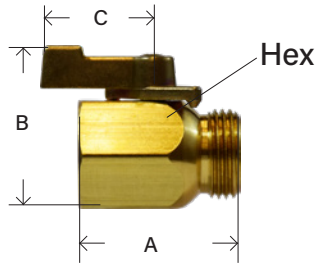

GARDEN HOSE VALVES/ FITTINGS

BRASS FITTINGS

GARDEN HOSE VALVES

ONE WAY BRASS BALL VALVE - FGH x MGH

• WASHER INCLUDED

PART #	FGH X MGH	A	B	C	HEX	APPROX. WT. LBS.	LIST PRICE
30161	3/4" x 3/4"	1.87	1.89	1.31	1.06	0.42	---

• 500 PSI • 180°F

ONE WAY BRASS BALL VALVE - Female Pipe x MGH

PART #	FEMALE NPTF X MGH	A	B	C	HEX	APPROX. WT. LBS.	LIST PRICE
30162	3/4" x 3/4"	1.55	1.89	1.31	1.06	0.42	---

• 500 PSI • 180°F

ZINC ALLOY HOSE SHUT-OFF W/ ONE LEVER

• WASHER INCLUDED

PART #	FGH X MGH	A	APPROX. WT. LBS.	LIST PRICE
30631	3/4" x 3/4"	1.67	0.08	---

PLASTIC GARDEN HOSE VALVE • CYCOLAC BODY & BALL

• WASHER INCLUDED

PART #	FGH X MGH	A	HEX	APPROX. WT. LBS.	LIST PRICE
30163	3/4" x 3/4"	1.75	1.25	0.04	---