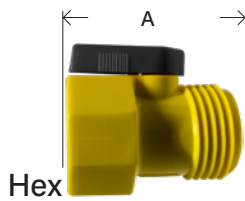

GARDEN HOSE VALVES/ FITTINGS

BRASS FITTINGS

GARDEN HOSE VALVES

ONE WAY BRASS BALL VALVE - FGH x MGH

• WASHER INCLUDED

PART #	FGH X MGH	A	B	C	HEX	APPROX. WT. LBS.	LIST PRICE
30161	3/4" x 3/4"	1.87	1.89	1.31	1.06	0.42	---

• 500 PSI • 180°F

ONE WAY BRASS BALL VALVE - Female Pipe x MGH

PART #	FEMALE NPTF X MGH	A	B	C	HEX	APPROX. WT. LBS.	LIST PRICE
30162	3/4" x 3/4"	1.55	1.89	1.31	1.06	0.42	---

• 500 PSI • 180°F

ZINC ALLOY HOSE SHUT-OFF W/ ONE LEVER

• WASHER INCLUDED

PART #	FGH X MGH	A	APPROX. WT. LBS.	LIST PRICE
30631	3/4" x 3/4"	1.67	0.08	---

PLASTIC GARDEN HOSE VALVE • CYCOLAC BODY & BALL

• WASHER INCLUDED

PART #	FGH X MGH	A	HEX	APPROX. WT. LBS.	LIST PRICE
30163	3/4" x 3/4"	1.75	1.25	0.04	---