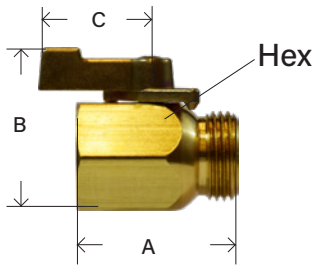

GARDEN HOSE VALVES/ FITTINGS

BRASS FITTINGS

GARDEN HOSE VALVES

ONE WAY BRASS BALL VALVE - FGH x MGH

• WASHER INCLUDED

PART #	FGH X MGH	A	B	C	HEX	APPROX. WT. LBS.	LIST PRICE
30161	3/4" x 3/4"	1.87	1.89	1.31	1.06	0.42	---

• 500 PSI • 180°F

ONE WAY BRASS BALL VALVE - Female Pipe x MGH

PART #	FEMALE NPTF X MGH	A	B	C	HEX	APPROX. WT. LBS.	LIST PRICE
30162	3/4" x 3/4"	1.55	1.89	1.31	1.06	0.42	---

• 500 PSI • 180°F

ZINC ALLOY HOSE SHUT-OFF W/ ONE LEVER

• WASHER INCLUDED

PART #	FGH X MGH	A	APPROX. WT. LBS.	LIST PRICE
30631	3/4" x 3/4"	1.67	0.08	---

PLASTIC GARDEN HOSE VALVE • CYCOLAC BODY & BALL

• WASHER INCLUDED

PART #	FGH X MGH	A	HEX	APPROX. WT. LBS.	LIST PRICE
30163	3/4" x 3/4"	1.75	1.25	0.04	---