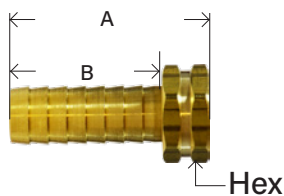

GARDEN HOSE

BRASS FITTINGS

FEMALE SWIVEL ONLY - Short Shank Knurled Nut

PART #	HOSE BARB X FGH	A	B	APPROX. WT. LBS.	LIST PRICE
30464	1/4" x 3/4"	1.39	0.77	0.09	
30466	1/2" x 3/4"	1.50	0.88	0.08	---
30467	5/8" x 3/4"	1.50	0.88	0.09	---
30468	3/4" x 3/4"	1.47	0.88	0.10	---

FEMALE END ONLY - Short Shank w/ hex

PART #	HOSE X FGH	A	B	HEX	APPROX. WT. LBS.	LIST PRICE
30453	1/2" x 3/4"	1.63	1.00	1.18	0.11	---
30454	5/8" x 3/4"	1.63	1.00	1.18	0.11	---
30455	3/4" x 3/4"	1.63	1.00	1.18	0.13	---

MALE END ONLY - Short Shank

PART #	HOSE BARB X MGH	A	B	HEX	APPROX. WT. LBS.	LIST PRICE
30469	1/4" x 3/4"	1.55	0.88	1.06	0.11	
30471	1/2" x 3/4"	1.55	0.88	1.06	0.11	---
30472	5/8" x 3/4"	1.56	0.88	1.06	0.12	---
30473	3/4" x 3/4"	1.56	0.88	1.06	0.13	---

GARDEN HOSE COUPLING SETS - Short Shank w/ hex nut

PART #	HOSE BARB	LIST PRICE
30457	1/2"	---
30458	5/8"	---
30459	3/4"	---

WITH KNURLED NUT		
30462	5/8"	
30463	3/4"	

FEMALE SWIVEL ONLY - 2" SHANK**-WASHER INCLUDED**