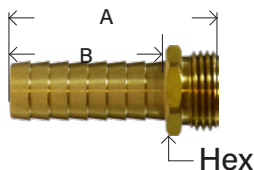

MALE END ONLY - Short Shank

PART #	HOSE BARB X MGH	A	B	HEX	APPROX. WT. LBS.	LIST PRICE
30469	1/4" x 3/4"	1.55	0.88	1.06	0.11	
30471	1/2" x 3/4"	1.55	0.88	1.06	0.11	---
30472	5/8" x 3/4"	1.56	0.88	1.06	0.12	---
30473	3/4" x 3/4"	1.56	0.88	1.06	0.13	---

GARDEN HOSE COUPLING SETS - Short Shank w/ hex nut

PART #	HOSE BARB	LIST PRICE
30457	1/2"	---
30458	5/8"	---
30459	3/4"	---

WITH KNURLED NUT		
30462	5/8"	
30463	3/4"	

FEMALE SWIVEL ONLY - 2" SHANK**-WASHER INCLUDED**

PART #	HOSE BARB X FGH	A	B	HEX	APPROX. WT. LBS.	LIST PRICE
30505	1/2" x 3/4"	2.55	2.04	1.18	0.13	---
30506	5/8" x 3/4"	2.56	2.04	1.18	0.16	---
30507	3/4" x 3/4"	2.67	2.04	1.18	0.17	---
30508	1" x 1"	2.84	2.03	1.43	0.29	---

GHFL 594

MALE END ONLY - 2" SHANK

PART #	HOSE BARB X MGH	A	B	HEX	APPROX. WT. LBS.	LIST PRICE
30510	1/2" x 3/4"	2.72	2.04	1.06	0.16	---
30511	5/8" x 3/4"	2.72	2.04	1.06	0.17	---
30512	3/4" x 3/4"	2.72	2.04	1.06	0.20	---
30513	1" x 1"	2.90	2.03	1.37	0.28	---