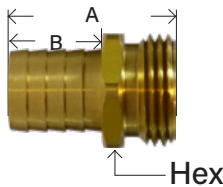

GARDEN HOSE

BRASS FITTINGS

FEMALE SWIVEL ONLY - Short Shank Knurled Nut

PART #	HOSE BARB X FGH	A	B	APPROX. WT. LBS.	LIST PRICE
30464	1/4" x 3/4"	1.39	0.77	0.09	
30466	1/2" x 3/4"	1.50	0.88	0.08	---
30467	5/8" x 3/4"	1.50	0.88	0.09	---
30468	3/4" x 3/4"	1.47	0.88	0.10	---

FEMALE END ONLY - Short Shank w/ hex

PART #	HOSE X FGH	A	B	HEX	APPROX. WT. LBS.	LIST PRICE
30453	1/2" x 3/4"	1.63	1.00	1.18	0.11	---
30454	5/8" x 3/4"	1.63	1.00	1.18	0.11	---
30455	3/4" x 3/4"	1.63	1.00	1.18	0.13	---

MALE END ONLY - Short Shank

PART #	HOSE BARB X MGH	A	B	HEX	APPROX. WT. LBS.	LIST PRICE
30469	1/4" x 3/4"	1.55	0.88	1.06	0.11	
30471	1/2" x 3/4"	1.55	0.88	1.06	0.11	---
30472	5/8" x 3/4"	1.56	0.88	1.06	0.12	---
30473	3/4" x 3/4"	1.56	0.88	1.06	0.13	---

PART #	HOSE BARB X FGH	A	B	HEX	APPROX. WT. LBS.	LIST PRICE
30505	1/2" x 3/4"	2.55	2.04	1.18	0.13	---
30506	5/8" x 3/4"	2.56	2.04	1.18	0.16	---
30507	3/4" x 3/4"	2.67	2.04	1.18	0.17	---
30508	1" x 1"	2.84	2.03	1.43	0.29	---