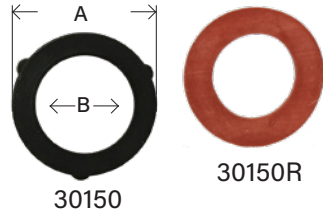

GARDEN HOSE

BRASS FITTINGS

GARDEN HOSE WASHERS

PART #	SIZE	A	B	THICKNESS	APPROX. WT. LBS.	LIST PRICE
30150	black*	0.98	0.68	0.13	0.01	---
30150R	red	1.00	0.68	0.13	0.01	---
30151	1"	1.27	0.86	0.16	0.01	---

GHW 901GH

* plasticized rubber

GARDEN HOSE FILTER WASHER

PART #	SIZE	A	B	APPROX. WT. LBS.	LIST PRICE
30180	30 Mesh	0.52	1.00	0.02	---
30180F	60 Mesh	0.52	1.00	0.02	---

LA662

• 300 Series Stainless Steel Screen

GARDEN HOSE CAP

PART #	SIZE	A	APPROX. WT. LBS.	LIST PRICE
30103	3/4" Die Cast	0.58	0.04	---
30103B	3/4" Barstock	0.60	0.048	---

513 96GH GHN5 HC1 LA215 21518 200-W

• Garden hose washers sold separately

GARDEN HOSE CAP WITH CHAIN

PART #	SIZE	A	APPROX. WT. LBS.	LIST PRICE
30142	3/4" w/ 12" Chain	0.58	0.06	---

* Zinc die cast

GARDEN HOSE PLUG

PART #	SIZE	A	B	APPROX. WT. LBS.	LIST PRICE
30026	3/4"	0.69	0.61	0.12	---

WARNING: This product can expose you to chemicals, including lead, which are known to the State of California to cause cancer and birth defects or other reproductive harm. For more information, visit www.P65Warnings.ca.gov