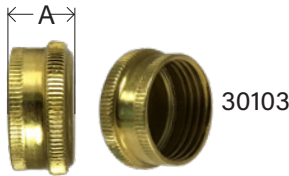

GARDEN HOSE

BRASS FITTINGS

GARDEN HOSE WASHERS

PART #	SIZE	A	B	THICKNESS	APPROX. WT. LBS.	LIST PRICE
30150	black*	0.98	0.68	0.13	0.01	---
30150R	red	1.00	0.68	0.13	0.01	---
30151	1"	1.27	0.86	0.16	0.01	---

GHW 901GH

* plasticized rubber

GARDEN HOSE FILTER WASHER

PART #	SIZE	A	B	APPROX. WT. LBS.	LIST PRICE
30180	30 Mesh	0.52	1.00	0.02	---
30180F	60 Mesh	0.52	1.00	0.02	---

LA662

• 300 Series Stainless Steel Screen

GARDEN HOSE CAP

PART #	SIZE	A	APPROX. WT. LBS.	LIST PRICE
30103	3/4" Die Cast	0.58	0.04	---
30103B	3/4" Barstock	0.60	0.048	---

513 96GH GHN5 HC1 LA215 21518 200-W

• Garden hose washers sold separately

GARDEN HOSE CAP WITH CHAIN

PART #	SIZE	A	APPROX. WT. LBS.	LIST PRICE
30142	3/4" w/ 12" Chain	0.58	0.06	---

* Zinc die cast

GARDEN HOSE PLUG

PART #	SIZE	A	B	APPROX. WT. LBS.	LIST PRICE
30026	3/4"	0.69	0.61	0.12	---

WARNING: This product can expose you to chemicals, including lead, which are known to the State of California to cause cancer and birth defects or other reproductive harm. For more information, visit www.P65Warnings.ca.gov