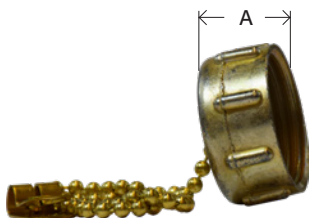

GARDEN HOSE

BRASS FITTINGS

GARDEN HOSE WASHERS

PART #	SIZE	A	B	THICKNESS	APPROX. WT. LBS.	LIST PRICE
30150	black*	0.98	0.68	0.13	0.01	---
30150R	red	1.00	0.68	0.13	0.01	---
30151	1"	1.27	0.86	0.16	0.01	---

GHW 901GH

* plasticized rubber

GARDEN HOSE FILTER WASHER

PART #	SIZE	A	B	APPROX. WT. LBS.	LIST PRICE
30180	30 Mesh	0.52	1.00	0.02	---
30180F	60 Mesh	0.52	1.00	0.02	---

LA662

• 300 Series Stainless Steel Screen

GARDEN HOSE CAP

PART #	SIZE	A	APPROX. WT. LBS.	LIST PRICE
30103	3/4" Die Cast	0.58	0.04	---
30103B	3/4" Barstock	0.60	0.048	---

513 96GH GHN5 HC1 LA215 21518 200-W

• Garden hose washers sold separately

GARDEN HOSE CAP WITH CHAIN

PART #	SIZE	A	APPROX. WT. LBS.	LIST PRICE
30142	3/4" w/ 12" Chain	0.58	0.06	---

* Zinc die cast

GARDEN HOSE PLUG

PART #	SIZE	A	B	APPROX. WT. LBS.	LIST PRICE
30026	3/4"	0.69	0.61	0.12	---

WARNING: This product can expose you to chemicals, including lead, which are known to the State of California to cause cancer and birth defects or other reproductive harm. For more information, visit www.P65Warnings.ca.gov