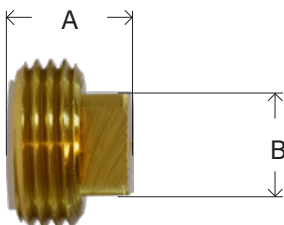

GARDEN HOSE

BRASS FITTINGS

GARDEN HOSE WASHERS

PART #	SIZE	A	B	THICKNESS	APPROX. WT. LBS.	LIST PRICE
30150	black*	0.98	0.68	0.13	0.01	---
30150R	red	1.00	0.68	0.13	0.01	---
30151	1"	1.27	0.86	0.16	0.01	---

GHW 901GH

* plasticized rubber

GARDEN HOSE FILTER WASHER

PART #	SIZE	A	B	APPROX. WT. LBS.	LIST PRICE
30180	30 Mesh	0.52	1.00	0.02	---
30180F	60 Mesh	0.52	1.00	0.02	---

LA662

• 300 Series Stainless Steel Screen

GARDEN HOSE CAP

PART #	SIZE	A	APPROX. WT. LBS.	LIST PRICE
30103	3/4" Die Cast	0.58	0.04	---
30103B	3/4" Barstock	0.60	0.048	---

513 96GH GHN5 HC1 LA215 21518 200-W

• Garden hose washers sold separately

GARDEN HOSE CAP WITH CHAIN

PART #	SIZE	A	APPROX. WT. LBS.	LIST PRICE
30142	3/4" w/ 12" Chain	0.58	0.06	---

* Zinc die cast

GARDEN HOSE PLUG

PART #	SIZE	A	B	APPROX. WT. LBS.	LIST PRICE
30026	3/4"	0.69	0.61	0.12	---

WARNING: This product can expose you to chemicals, including lead, which are known to the State of California to cause cancer and birth defects or other reproductive harm. For more information, visit www.P65Warnings.ca.gov