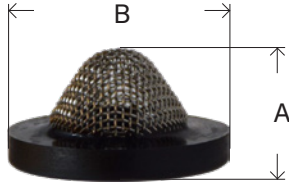

GARDEN HOSE

BRASS FITTINGS

GARDEN HOSE WASHERS

PART #	SIZE	A	B	THICKNESS	APPROX. WT. LBS.	LIST PRICE
30150	black*	0.98	0.68	0.13	0.01	---
30150R	red	1.00	0.68	0.13	0.01	---
30151	1"	1.27	0.86	0.16	0.01	---

GHW 901GH

* plasticized rubber

GARDEN HOSE FILTER WASHER

PART #	SIZE	A	B	APPROX. WT. LBS.	LIST PRICE
30180	30 Mesh	0.52	1.00	0.02	---
30180F	60 Mesh	0.52	1.00	0.02	---

LA662

• 300 Series Stainless Steel Screen

GARDEN HOSE CAP

PART #	SIZE	A	APPROX. WT. LBS.	LIST PRICE
30103	3/4" Die Cast	0.58	0.04	---
30103B	3/4" Barstock	0.60	0.048	---

513 96GH GHN5 HC1 LA215 21518 200-W

• Garden hose washers sold separately

GARDEN HOSE CAP WITH CHAIN

PART #	SIZE	A	APPROX. WT. LBS.	LIST PRICE
30142	3/4" w/ 12" Chain	0.58	0.06	---

* Zinc die cast

GARDEN HOSE PLUG

PART #	SIZE	A	B	APPROX. WT. LBS.	LIST PRICE
30026	3/4"	0.69	0.61	0.12	---

WARNING: This product can expose you to chemicals, including lead, which are known to the State of California to cause cancer and birth defects or other reproductive harm. For more information, visit www.P65Warnings.ca.gov