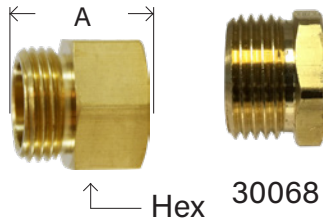

GARDEN HOSE**BRASS FITTINGS****RIGID - MGH X FEMALE PIPE**

PART #	MGH X FEMALE NPTF	A	HEX	APPROX. WT. LBS.	LIST PRICE
30066	3/4" x 1/4"	1.10	1.06	0.09	---
30067	3/4" x 3/8"	1.09	1.06	0.12	---
30068	3/4" x 1/2"	0.81	1.06	0.10	---
30073	3/4" x 3/4"	1.12	1.18	0.10	---
30074	3/4" x 1"	1.36	1.37	0.19	---

197 18R HU12 H11PP 18A 507 18H 81GH 21503 MF67

RIGID - MGH X MALE PIPE

No Tap

* (1/2 Swt = 5/8 O.D.)

** (Tapped 1/2 FIP)

*** (Tapped 1/2 FIP Both ends)

PART #	MGH X MALE NPTF	A	HEX	APPROX. WT. LBS.	LIST PRICE
30054	3/4" x 1/4"	1.26	1.06	0.12	---
30053	3/4" x 3/8"	1.25	1.06	0.10	---
30058	3/4" x 1/2"	1.31	1.06	0.12	---
30058S*	3/4" x 1/2" SWT				
30063**	3/4" x 3/4" x 1/2"	1.31	1.06	0.13	---
30063BE***	3/4" x 3/4"	1.31	1.06	0.15	---
30063S	3/4" x 3/4" Short	1.10	1.06	0.10	---
30064	3/4" x 1"	1.88	1.37	0.35	---
30065	1" x 1"	1.88	1.37	0.26	---

19R 196 H530 21501 508 HU22 514 71GH 19A

RIGID - MGH X MGH

* 1-11-1/2

PART #	MGH X MGH	A	HEX	APPROX. WT. LBS.	LIST PRICE
30098	3/4" x 3/4" (1/2" FIP)	1.22	1.06	0.13	---
30099	3/4" x 3/4"	1.38	1.06	0.15	---
30100*	1" x 3/4"	1.31	1.37	0.21	---

21500 509 75GH 23A H8 19R

GARDEN HOSE NUT

PART #	SIZE	A	HEX	APPROX. WT. LBS.	LIST PRICE
30021	Knurled	0.61	1.37 O.D.	0.08	---
30022	Hex Nut	0.62	1.18	0.08	---

94GH GHN1 HNR 21514

Dimension data can change without notice. Please check when dimensions are critical.