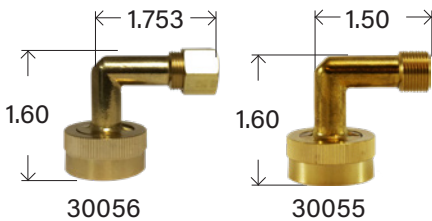

GARDEN HOSE

BRASS FITTINGS

RIGID - FGH X FEMALE PIPE

Hex

PART #	FGH X FEMALE NPTF	A	HEX	APPROX. WT. LBS.	LIST PRICE
30078	3/4" x 1/2"	1.06	1.18	0.10	---
30083	3/4" x 3/4"	1.06	1.18	0.12	---

FS67 198 HU11 21507 501 99GH 5A H15PP

SWIVEL - FGH X MALE PIPE

-WASHER INCLUDED

Hex

PART #	FGH X MALE NPTF	A	HEX	APPROX. WT. LBS.	LIST PRICE
30047	3/4" x 1/4"	2.04	0.75	0.13	---
30048	3/4" x 3/8"	2.06	0.75	0.14	---
30049	3/4" x 1/2"	2.06	0.87	0.18	---

504 89GH W1 62H4 88GH W1

3/8" Comp 3/4" FGH DISHWASHER 90° ELBOW

-WASHER INCLUDED

30056

30055

PART #	3/4 FEMALE GARDEN HOSE THREAD X 3/8 COMPRESSION	LIST PRICE
30055	3/4" x 3/8" Body Only	---
30056	3/4" x 3/8" w/ nut & sleeve	---

SWIVEL - FGH X MALE PIPE

-WASHER INCLUDED

30183 Hex

* Crimp style

PART #	FGH X MALE NPTF	A	HEX	APPROX. WT. LBS.	LIST PRICE
30181*	3/4" x 1/4"	1.43	1.18	0.13	---
30184*	3/4" x 3/8"	1.43	1.18	0.15	---
30183	3/4" x 1/2"	1.32	0.81	0.11	---
30182*	3/4" x 3/4"	1.43	1.18	0.14	---